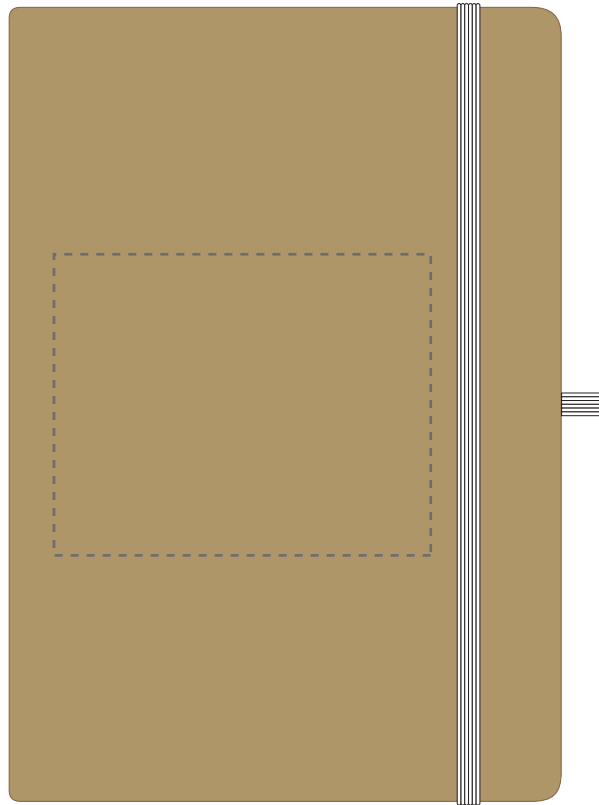

Your Ref:	Quantity:	Product Code: QS0545
Our Ref:	Version: 1	Product Colour: WHITE

PRINTING CONCERNS:

Please note that this product has Sustainability Markings that are not visible from this perspective

We stock this item in the following colours

**PANTONE REFERENCE(S)**

Due to the nature of the product the print position may vary by 2 - 3 mm

● Engraving

ARTWORK SCALE 50%

- CENTRED TO PRINT AREA
- CENTRED TO NOTEBOOK

Product Image for visualisation
- colours may vary

The dashed line is to demonstrate print area and will not appear on your printed item

PLEASE NOTE:

- All colours including print and product are for visual purposes only and should not be regarded as the actual colour of the product and print.
- Some products may vary from batch to batch and may differ from previous orders.
- The colour and texture of a product can also have an effect on the final print colour.
- By approving this order we accept that you understand these terms.

To proceed, please approve visual via the online system.

ARTWORK SCALE 100%

Max print area: 100mm x 80mm