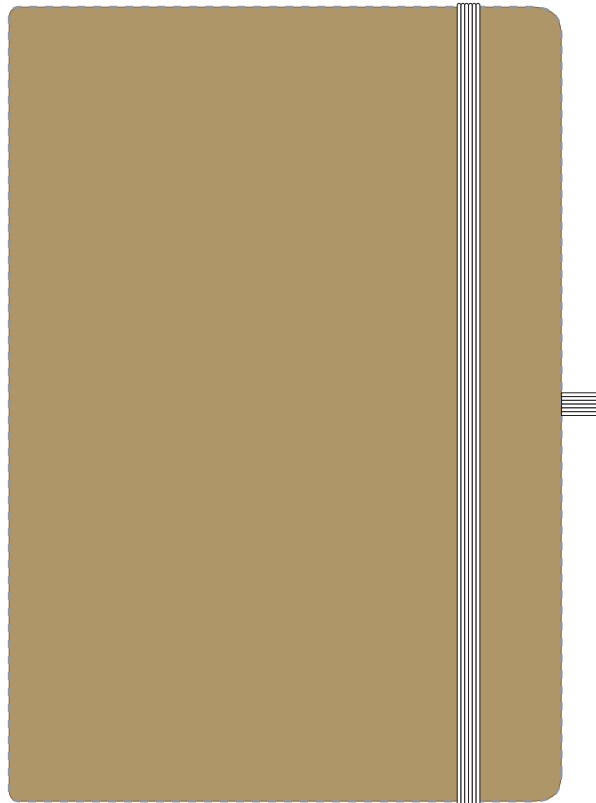

Your Ref:	Quantity:	Product Code: QS0545
Our Ref:	Version: 1	Product Colour: WHITE

PRINTING CONCERNS:

Please note that this product has Sustainability Markings that are not visible from this perspective

We stock this item in the following colours

**PANTONE REFERENCE(S)**

Due to the nature of the product the print position may vary by 2 - 3 mm

 Full colour edge to edge

ARTWORK SCALE 50%

Product Image for visualisation
- colours may vary

The dashed line is to demonstrate print area and will not appear on your printed item

PLEASE NOTE:

- All colours including print and product are for visual purposes only and should not be regarded as the actual colour of the product and print.
- Some products may vary from batch to batch and may differ from previous orders.
- The colour and texture of a product can also have an effect on the final print colour.
- By approving this order we accept that you understand these terms.

To proceed, please approve visual via the online system.

ARTWORK SCALE 100%
Max print area: Edge to edge