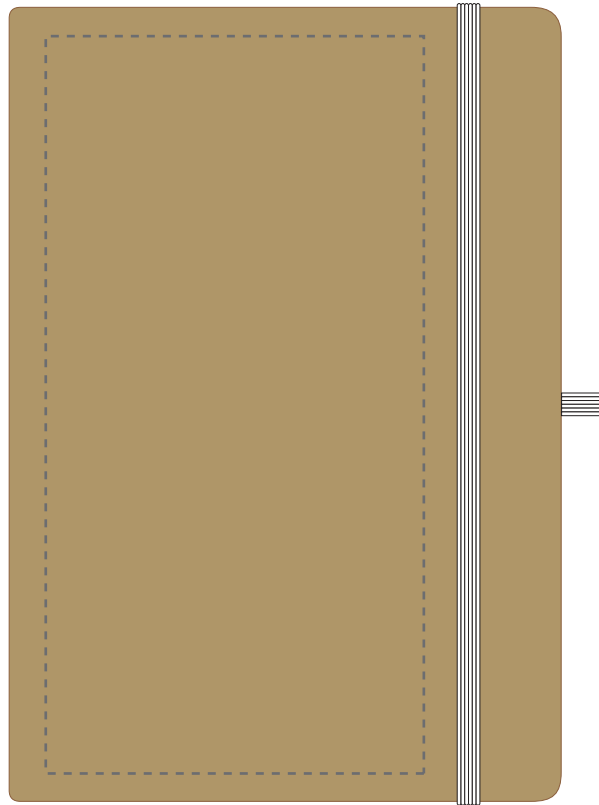

Your Ref:	Quantity:	Product Code: QS0545
Our Ref:	Version: 1	Product Colour: WHITE

PRINTING CONCERNS:

Please note that this product has Sustainability Markings that are not visible from this perspective

We stock this item in the following colours

**PANTONE REFERENCE(S)**

 Full colour printing

Due to the nature of the product the print position may vary by 2 - 3 mm

ARTWORK SCALE 50%

- CENTRED TO PRINT AREA
- CENTRED TO NOTEBOOK

Product Image for visualisation
- colours may vary

The dashed line is to demonstrate print area and will not appear on your printed item

PLEASE NOTE:

- All colours including print and product are for visual purposes only and should not be regarded as the actual colour of the product and print.
- Some products may vary from batch to batch and may differ from previous orders.
- The colour and texture of a product can also have an effect on the final print colour.
- By approving this order we accept that you understand these terms.