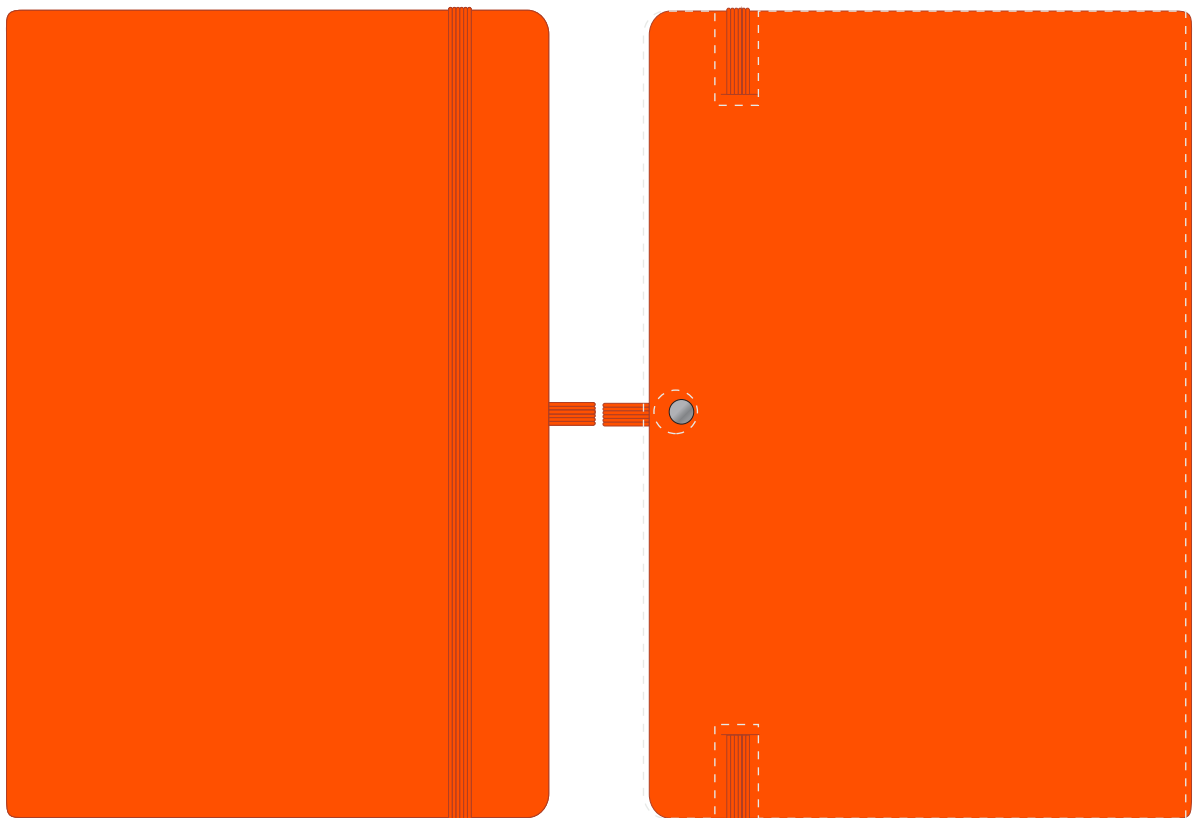

Your Ref:	Quantity:	Product Code: QS0745
Our Ref:	Version: 1	Product Colour: AMBER

PRINTING CONCERNS:**PRODUCT INFO: DUE TO THE NATURE OF THE PRODUCT THE PRINT POSITION MAY VARY BY 2 - 3 MM**

We stock this item in the following colours

**PANTONE REFERENCE(S)**
 **Full Colour (Edge to Edge)**
*Product Image for visualisation
- colours may vary*

ARTWORK SCALE 50%

-  **CENTRED TO PRINT AREA**
-  **CENTRED TO NOTEBOOK**

The dashed line is to demonstrate print area and will not appear on your printed item

To proceed, please approve visual via the online system.

ARTWORK SCALE 100%
Max print area: Edge to Edge

ARTWORK SCALE 100%
Max print area: Edge to Edge