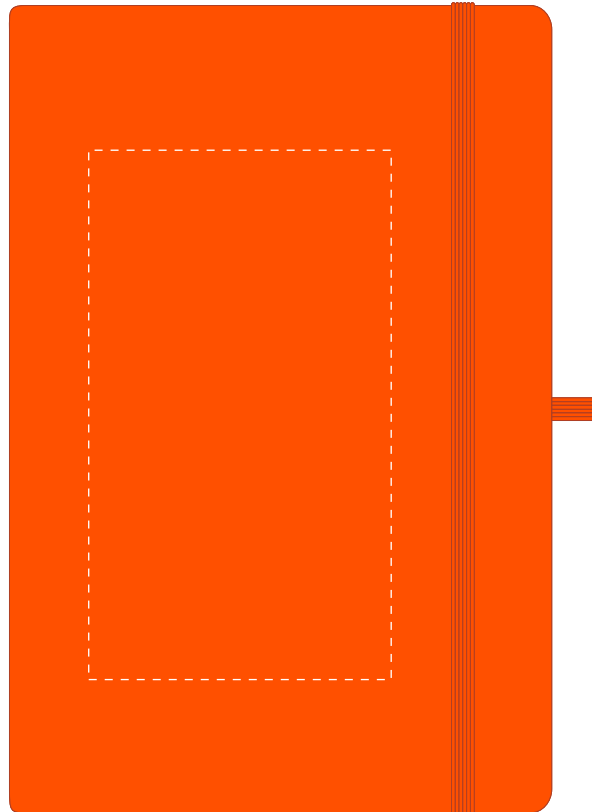

Your Ref:	Quantity:	Product Code: QS0745
Our Ref:	Version: 1	Product Colour: AMBER

PRINTING CONCERNS:**PRODUCT INFO: DUE TO THE NATURE OF THE PRODUCT THE PRINT POSITION MAY VARY BY 2 - 3 MM**

We stock this item in the following colours

**PANTONE REFERENCE(S)**

● Debossing / Foil Blocking

ARTWORK SCALE 50%

Product Image for visualisation
- colours may vary

- CENTRED TO PRINT AREA
- CENTRED TO NOTEBOOK

The dashed line is to demonstrate print area and will not appear on your printed item