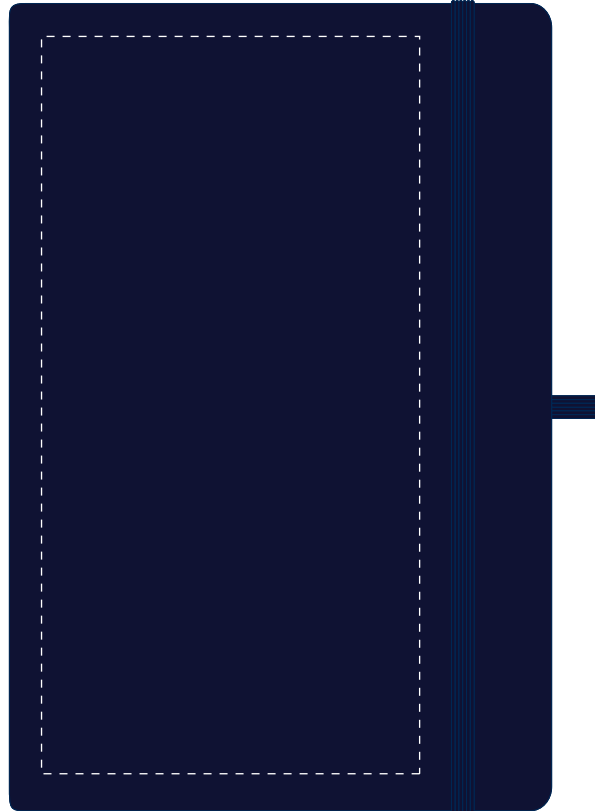

Your Ref:	Quantity:	Product Code: QS0745
Our Ref:	Version: 1	Product Colour: NAVY BLUE

PRINTING CONCERNS:**PRODUCT INFO: DUE TO THE NATURE OF THE PRODUCT THE PRINT POSITION MAY VARY BY 2 - 3 MM**

We stock this item in the following colours

**PANTONE REFERENCE(S)**

- Colour 1
- Colour 1
- Colour 1
- Colour 1

ARTWORK SCALE 50%

- CENTRED TO PRINT AREA
- CENTRED TO NOTEBOOK

Product Image for visualisation
- colours may vary

The dashed line is to demonstrate print area and will not appear on your printed item