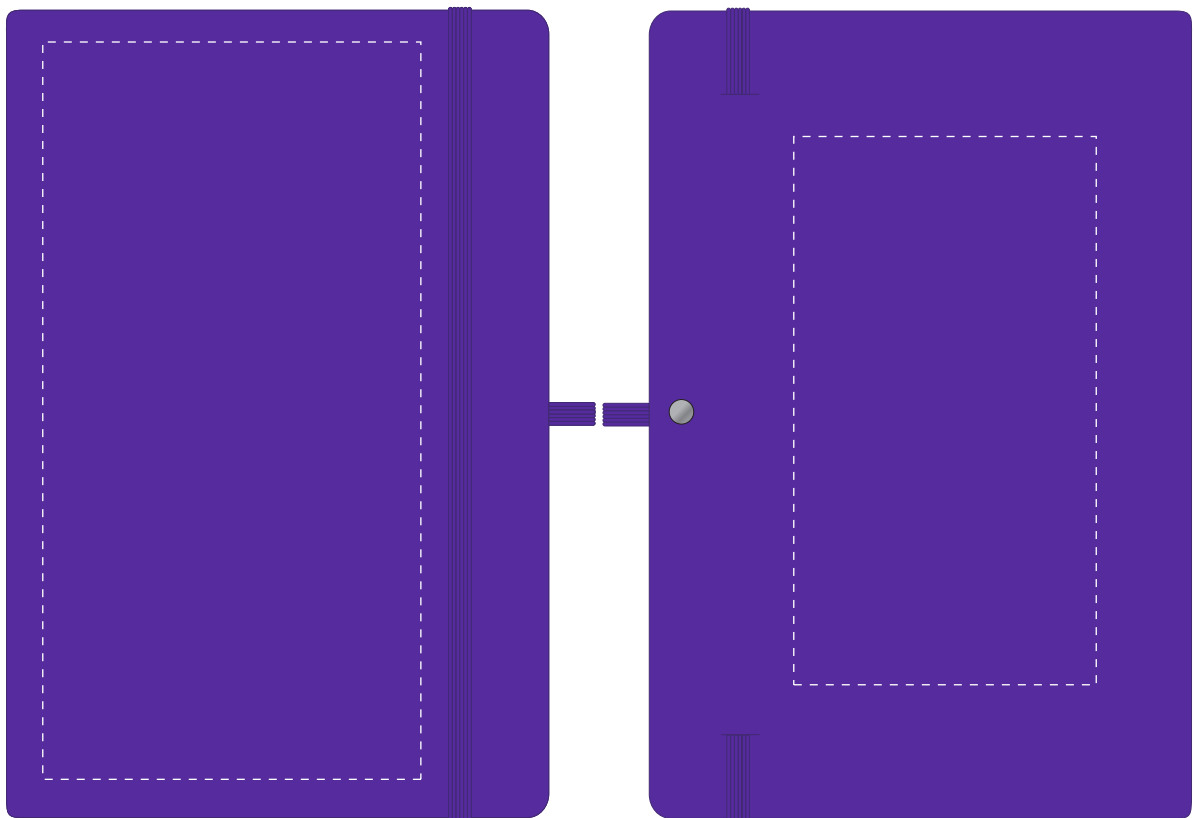

Your Ref:	Quantity:	Product Code: QS0745
Our Ref:	Version: 1	Product Colour: PURPLE

PRINTING CONCERNS:**PRODUCT INFO: DUE TO THE NATURE OF THE PRODUCT THE PRINT POSITION MAY VARY BY 2 - 3 MM**

We stock this item in the following colours

**PANTONE REFERENCE(S)**

Full Colour Printing

 Product Image for visualisation
 - colours may vary

ARTWORK SCALE 50%

- CENTRED TO PRINT AREA
- CENTRED TO NOTEBOOK

The dashed line is to demonstrate print area and will not appear on your printed item

To proceed, please approve visual via the online system.

ARTWORK SCALE 100%
Max print area: 195mm x 100mm

ARTWORK SCALE 100%
Max print area: 145mm x 80mm