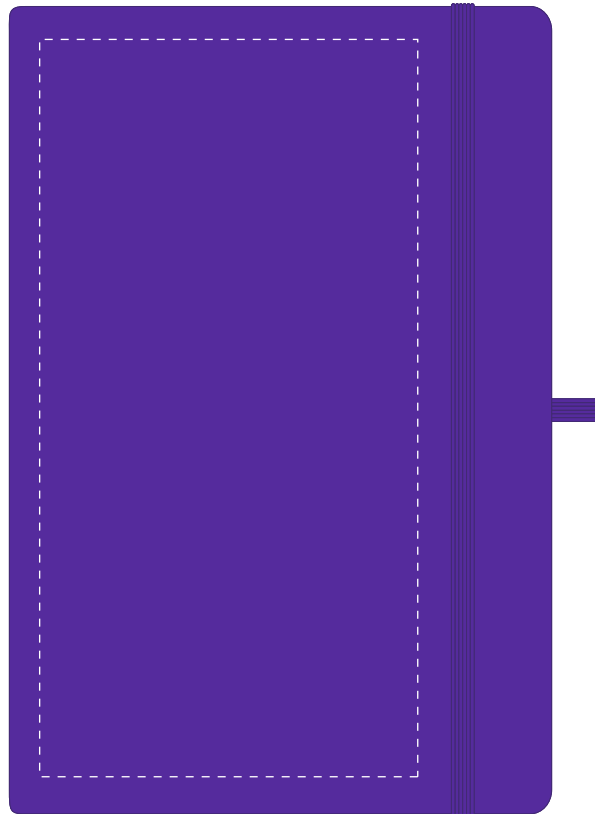

Your Ref:	Quantity:	Product Code: QS0745
Our Ref:	Version: 1	Product Colour: PURPLE

PRINTING CONCERNS:**PRODUCT INFO: DUE TO THE NATURE OF THE PRODUCT THE PRINT POSITION MAY VARY BY 2 - 3 MM**

We stock this item in the following colours

**PANTONE REFERENCE(S)**

- Colour 1
- Colour 1
- Colour 1
- Colour 1

ARTWORK SCALE 50%

- CENTRED TO PRINT AREA
- CENTRED TO NOTEBOOK

Product Image for visualisation
- colours may vary

The dashed line is to demonstrate print area and will not appear on your printed item