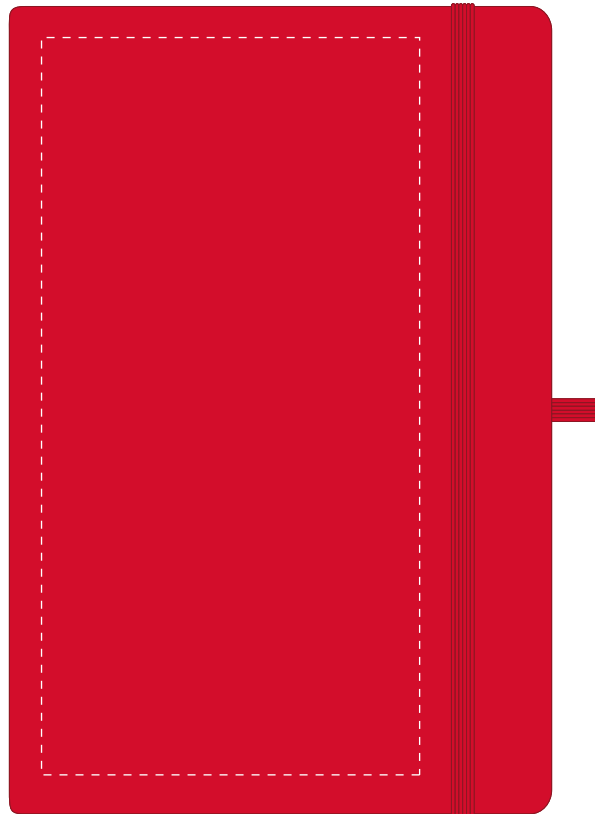

Your Ref:	Quantity:	Product Code: QS0745
Our Ref:	Version: 1	Product Colour: RED

PRINTING CONCERNS:**PRODUCT INFO: DUE TO THE NATURE OF THE PRODUCT THE PRINT POSITION MAY VARY BY 2 - 3 MM**

We stock this item in the following colours

**PANTONE REFERENCE(S)**

- Colour 1
- Colour 1
- Colour 1
- Colour 1

ARTWORK SCALE 50%

- CENTRED TO PRINT AREA
- CENTRED TO NOTEBOOK

Product Image for visualisation
- colours may vary

The dashed line is to demonstrate print area and will not appear on your printed item