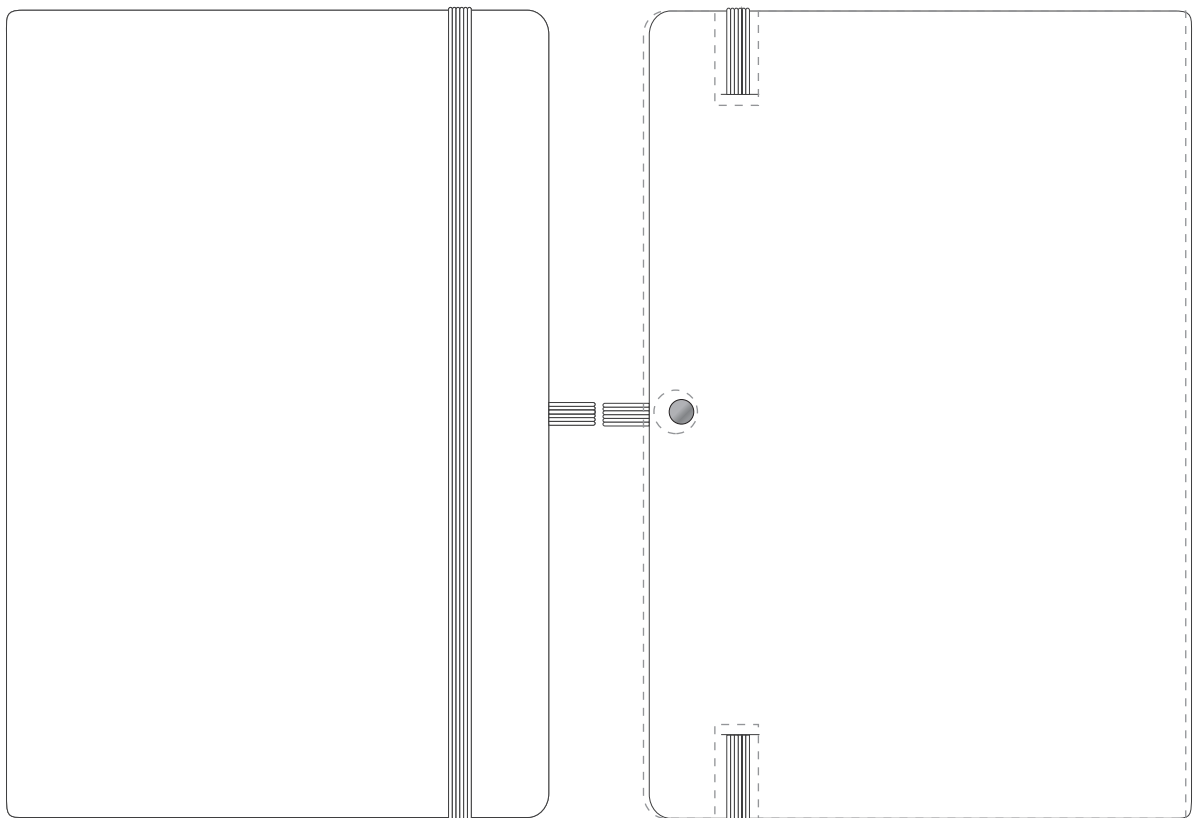

Your Ref:	Quantity:	Product Code: QS0745
Our Ref:	Version: 1	Product Colour: WHITE

**PRINTING CONCERNS:****PRODUCT INFO: DUE TO THE NATURE OF THE PRODUCT THE PRINT POSITION MAY VARY BY 2 - 3 MM**

We stock this item in the following colours

**PANTONE REFERENCE(S)**
**Full Colour (Edge to Edge)**
*Product Image for visualisation  
- colours may vary*

ARTWORK SCALE 50%

- **CENTRED TO PRINT AREA**
- **CENTRED TO NOTEBOOK**

The dashed line is to demonstrate print area and will not appear on your printed item

To proceed, please approve visual via the online system.

ARTWORK SCALE 100%  
Max print area: Edge to Edge

ARTWORK SCALE 100%  
Max print area: Edge to Edge