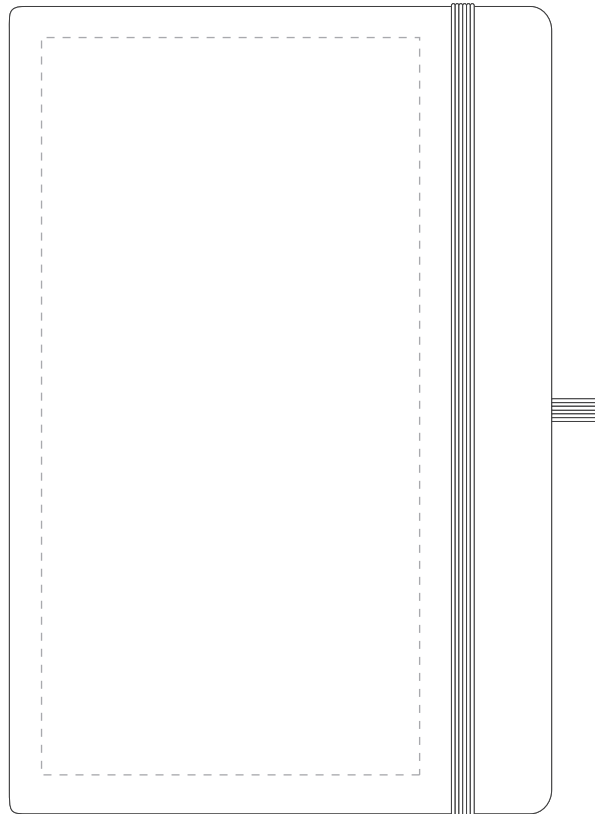

Your Ref:	Quantity:	Product Code: QS0745
Our Ref:	Version: 1	Product Colour: WHITE

PRINTING CONCERNS:**PRODUCT INFO: DUE TO THE NATURE OF THE PRODUCT THE PRINT POSITION MAY VARY BY 2 - 3 MM**

We stock this item in the following colours

**PANTONE REFERENCE(S)**

- Colour 1
- Colour 1
- Colour 1
- Colour 1

ARTWORK SCALE 50%

- CENTRED TO PRINT AREA
- CENTRED TO NOTEBOOK

Product Image for visualisation
- colours may vary

The dashed line is to demonstrate print area and will not appear on your printed item

To proceed, please approve visual via the online system.

ARTWORK SCALE 100%

Max print area: 195mm x 100mm