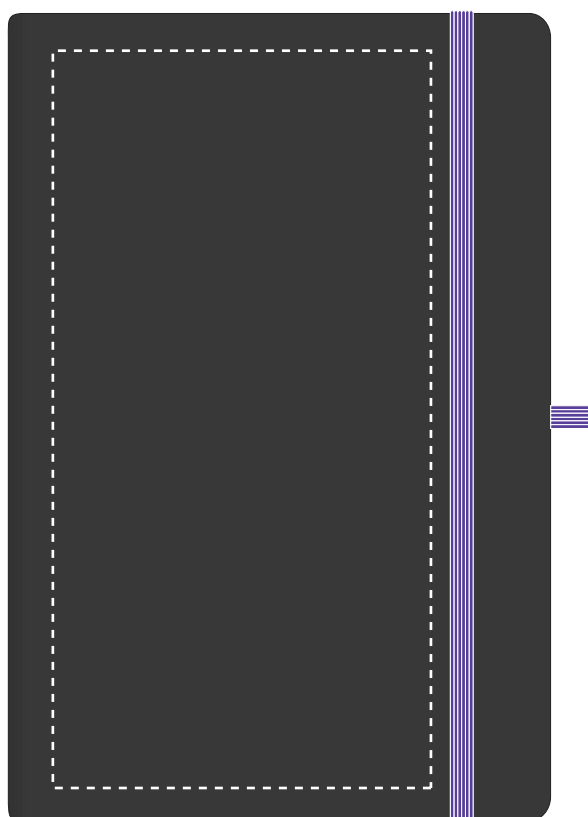

Artwork Approval

Your Ref:
Our Ref:

Quantity:
Version: 1

Product Code: QS0765
Product Colour: PURPLE

PRODUCT NOTES: DUE TO THE NATURE OF THE PRODUCT THE PRINT POSITION MAY VARY BY 2 - 3 MM

We stock this item in the following colours

The dashed line is to demonstrate print area and will not appear on your printed item

PANTONE REFERENCE(S)

Full colour printing

PRINTING CONCERNS:

ARTWORK SCALE 50%

ACTUAL ARTWORK SIZE:

Please check the following are correct

QUANTITY ☒ CORRECT PRODUCT and PRODUCT COLOUR ☒ PRINT SIZE and POSITION ☒ PRINT COLOUR ☒ SPELLING, PHONE NUMBERS, EMAILS and WEBSITES ☒

Any special print requirements must be advised at approval stage, however a new visual may have to be done and approved which may affect the lead time. We may at times advise you of our concerns with regard to the print or print colour on the pdf proof - if approval is given this is unfortunately at your own risk. If a photograph is required of the item this may be chargeable and this is quite often done on day of despatch and could delay your order if approval isn't received immediately.

We cannot accept liability for errors, however caused, which are evident in the proof and not indicated by you at this stage. You are liable for all relevant costs incurred in correcting such mistakes once the proof has been approved. Please note: Your order will not go into production until this proof is approved in writing. This product may have more than one print area, please check to ensure the print position is correct as mistakes cannot be rectified once the goods have been printed. Due to the restrictions and constraints of printing, we can only use 'coated' ink, therefore your pantone reference will need to be a 'C' code. Please double check the pantone colour against a coated pantone book before approving the artwork. The colour and texture of a product can also have an effect on the final print colour.

To proceed, please reply back to sender clearly stating that the proof is approved