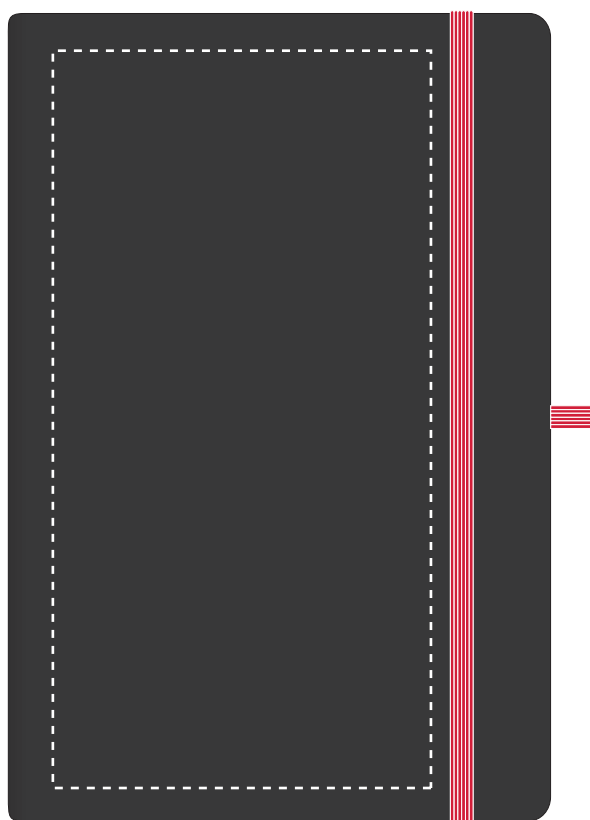

# Artwork Approval

Your Ref:  
Our Ref:

Quantity:  
Version: 1

Product Code: QS0765  
Product Colour: RED

**PRODUCT NOTES: DUE TO THE NATURE OF THE PRODUCT THE PRINT POSITION MAY VARY BY 2 - 3 MM**

We stock this item in the following colours

The dashed line is to demonstrate print area and will not appear on your printed item

## PANTONE REFERENCE(S)

 Full colour printing

## ACTUAL ARTWORK SIZE: