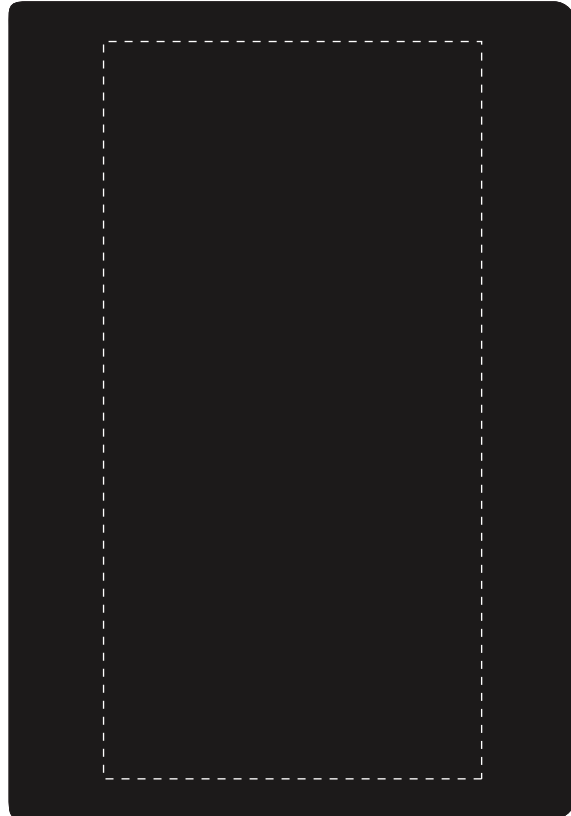

Your Ref:	Quantity:	Product Code: QS1000
Our Ref:	Version: 1	Product Colour: BLACK

PRINTING CONCERNS:**PRODUCT INFO: DUE TO THE NATURE OF THE PRODUCT THE PRINT POSITION MAY VARY BY 2 - 3 MM**

We stock this item in the following colours

**PANTONE REFERENCE(S)**

- Colour 1
- Colour 1
- Colour 1
- Colour 1

ARTWORK SCALE 50%

- CENTRED TO PRINT AREA
- CENTRED TO NOTEBOOK

Product Image for visualisation
- colours may vary

The dashed line is to demonstrate print area and will not appear on your printed item