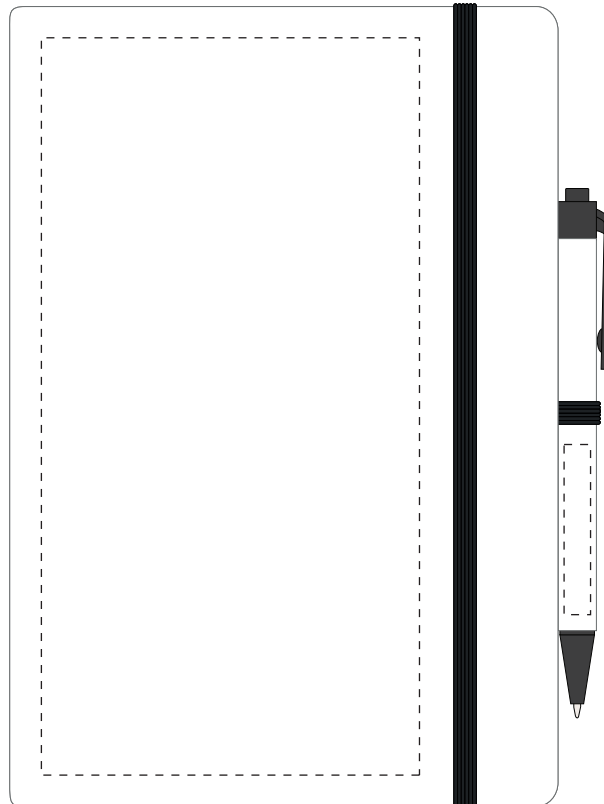

Your Ref:	Quantity:	Product Code: QS1020
Our Ref:	Version: 1	Product Colour: BLACK

PRINTING CONCERNS:**PRODUCT INFO:**

Please note that this product has Sustainability Markings that are not visible from this perspective

We stock this item in the following colours

**PANTONE REFERENCE(S)**

● Colour 1

ARTWORK SCALE 50%

Product Image for visualisation
- colours may vary

- CENTRED TO PRINT AREA
- CENTRED TO NOTEBOOK

The dashed line is to demonstrate print area and will not appear on your printed item

To proceed, please approve visual via the online system.

ARTWORK SCALE 100%
Max print area: 100mm x 195mm

ARTWORK SCALE 100%
Max print area: 45mm x 7mm