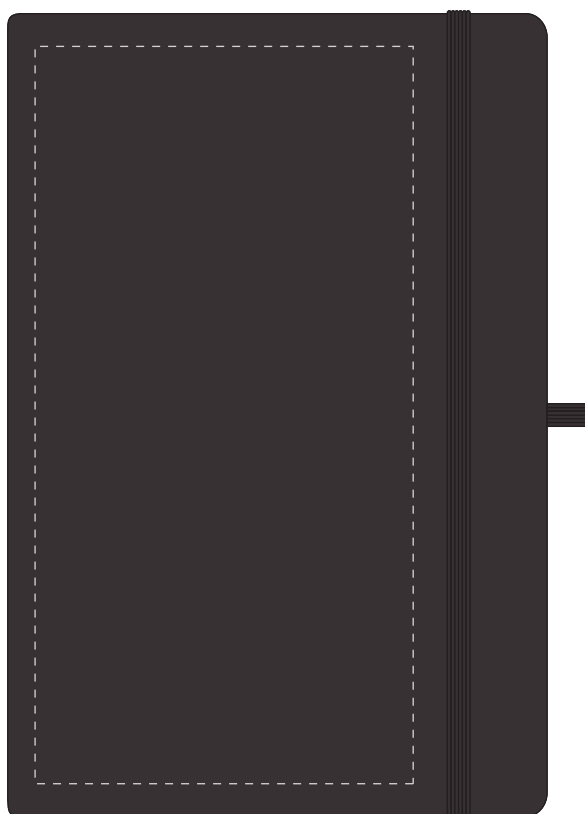

Your Ref:

Quantity:

Product Code: QS1021

Our Ref:

Version: 1

Product Colour: BLACK

PRINTING CONCERNS:**PRODUCT INFO: DUE TO THE NATURE OF THE PRODUCT THE PRINT POSITION MAY VARY BY 2 - 3 MM**

Please note that this product has Sustainability Markings that are not visible from this perspective

We stock this item in the following colours

**PANTONE REFERENCE(S)**

● Colour 1

ARTWORK SCALE 50%

Product Image for visualisation
- colours may vary

CENTRED TO PRINT AREA
CENTRED TO NOTEBOOK

The dashed line is to demonstrate print area and will not appear on your printed item