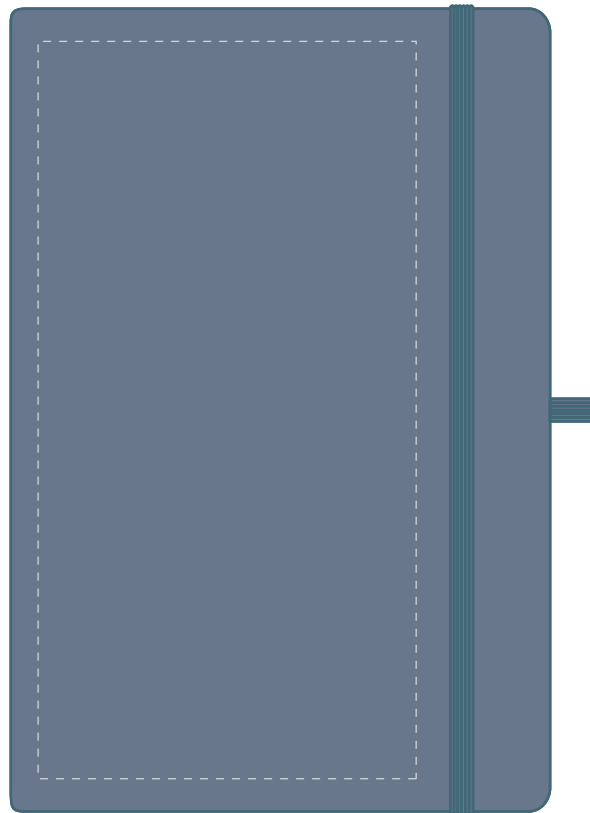

Your Ref:	Quantity:	Product Code: QS1021
Our Ref:	Version: 1	Product Colour: BLUE

**PRINTING CONCERNS:****PRODUCT INFO: DUE TO THE NATURE OF THE PRODUCT THE PRINT POSITION MAY VARY BY 2 - 3 MM**

Please note that this product has Sustainability Markings that are not visible from this perspective

We stock this item in the following colours

**PANTONE REFERENCE(S)**

● Colour 1

ARTWORK SCALE 50%

Product Image for visualisation  
- colours may vary

**CENTRED TO PRINT AREA  
CENTRED TO NOTEBOOK**

The dashed line is to demonstrate print area and will not appear on your printed item