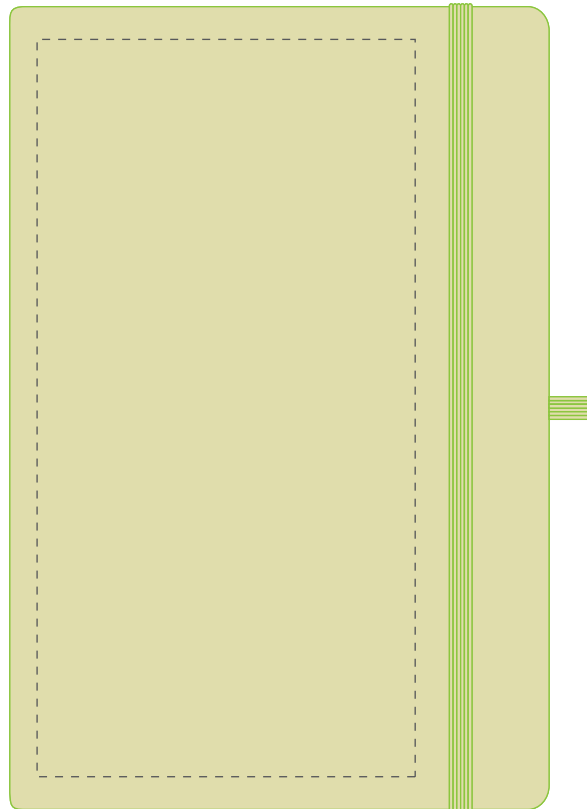

Your Ref:	Quantity:	Product Code: QS1021
Our Ref:	Version: 1	Product Colour: GREEN

PRINTING CONCERNS:**PRODUCT INFO: DUE TO THE NATURE OF THE PRODUCT THE PRINT POSITION MAY VARY BY 2 - 3 MM**

Please note that this product has Sustainability Markings that are not visible from this perspective

We stock this item in the following colours

**PANTONE REFERENCE(S)**

● Colour 1

ARTWORK SCALE 50%

Product Image for visualisation
- colours may vary

**CENTRED TO PRINT AREA
CENTRED TO NOTEBOOK**

The dashed line is to demonstrate print area and will not appear on your printed item

To proceed, please approve visual via the online system.

ARTWORK SCALE 100%
Max print area: 100mm x 195mm