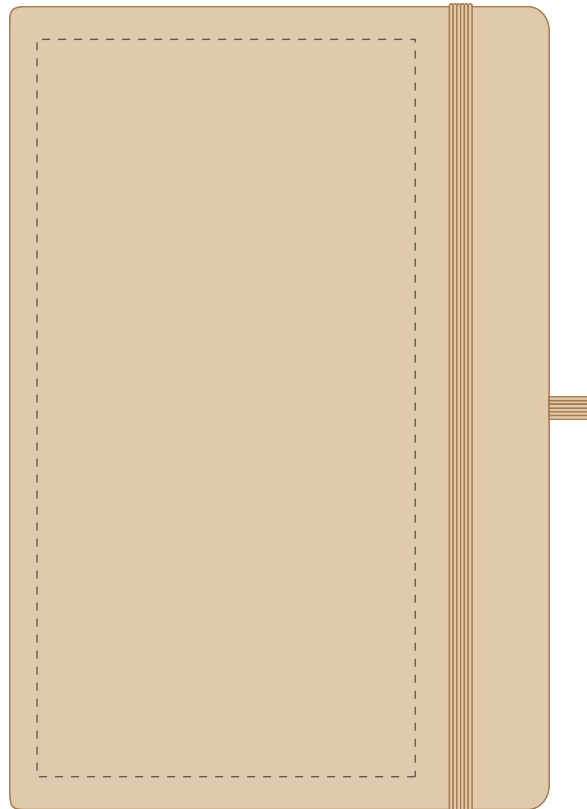

Your Ref:	Quantity:	Product Code: QS1021
Our Ref:	Version: 1	Product Colour: NATURAL

PRINTING CONCERNS:**PRODUCT INFO: DUE TO THE NATURE OF THE PRODUCT THE PRINT POSITION MAY VARY BY 2 - 3 MM**

Please note that this product has Sustainability Markings that are not visible from this perspective

We stock this item in the following colours

**PANTONE REFERENCE(S)**

● Colour 1

ARTWORK SCALE 50%

Product Image for visualisation
- colours may vary

**CENTRED TO PRINT AREA
CENTRED TO NOTEBOOK**

The dashed line is to demonstrate print area and will not appear on your printed item