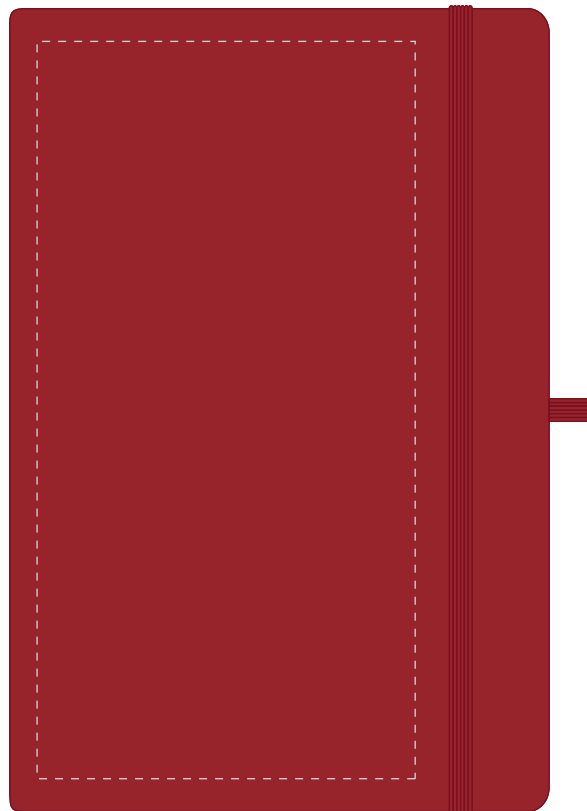

Your Ref:	Quantity:	Product Code: QS1021
Our Ref:	Version: 1	Product Colour: RED

PRINTING CONCERNS:**PRODUCT INFO: DUE TO THE NATURE OF THE PRODUCT THE PRINT POSITION MAY VARY BY 2 - 3 MM**

Please note that this product has Sustainability Markings that are not visible from this perspective

We stock this item in the following colours

**PANTONE REFERENCE(S)**

● Colour 1

ARTWORK SCALE 50%

Product Image for visualisation
- colours may vary

**CENTRED TO PRINT AREA
CENTRED TO NOTEBOOK**

The dashed line is to demonstrate print area and will not appear on your printed item