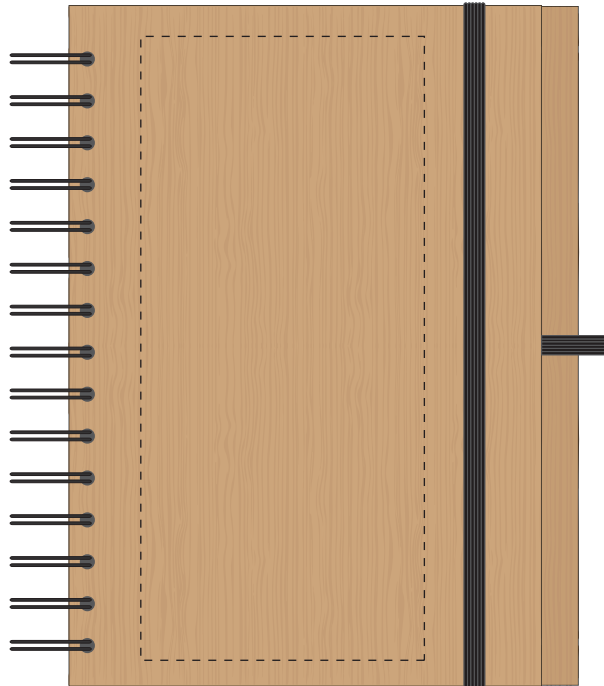

Your Ref:	Quantity:	Product Code: QS1681
Our Ref:	Version: 1	Product Colour: NATURAL

PRINTING CONCERNS:**PRODUCT INFO: DUE TO THE NATURE OF THE PRODUCT THE PRINT POSITION MAY VARY BY 2 - 3 MM**

We stock this item in the following colours

PANTONE REFERENCE(S)

- Colour 1
- Colour 1
- Colour 1
- Colour 1

ARTWORK SCALE 50%

- CENTRED TO PRINT AREA
- CENTRED TO NOTEBOOK

Product Image for visualisation
- colours may vary

The dashed line is to demonstrate print area and will not appear on your printed item

To proceed, please approve visual via the online system.

ARTWORK SCALE 100%
Max print area: 165mm x 75mm