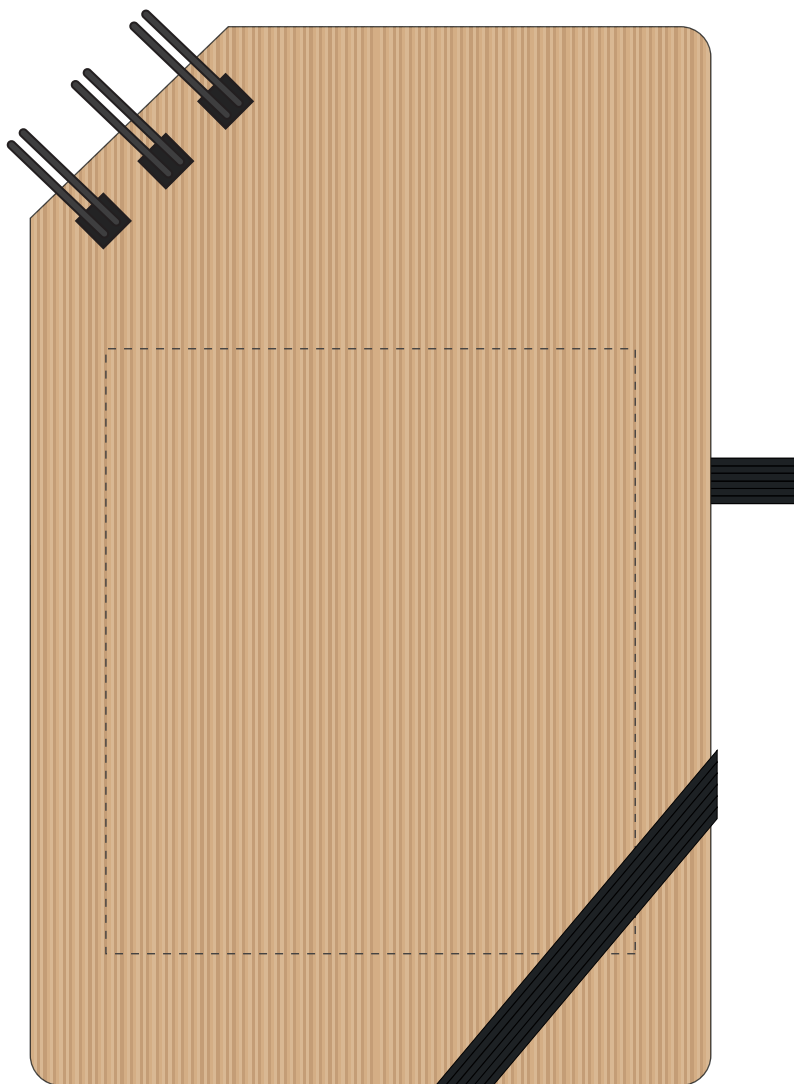

Your Ref:

Quantity:

Product Code: QS1685

Our Ref:

Version: 1

Product Colour: NATURAL

**PRINTING CONCERNS:****PRODUCT INFO:**

Please note that this product has Sustainability Markings that are not visible from this perspective

We stock this item in the following colours

**PANTONE REFERENCE(S)**

● Colour 1

ARTWORK SCALE 100%

Product Image for visualisation  
- colours may vary

The dashed line is to demonstrate print area and will not appear on your printed item

To proceed, please approve visual via the online system.

ARTWORK SCALE 100%  
Max print area: 70mm x 80mm