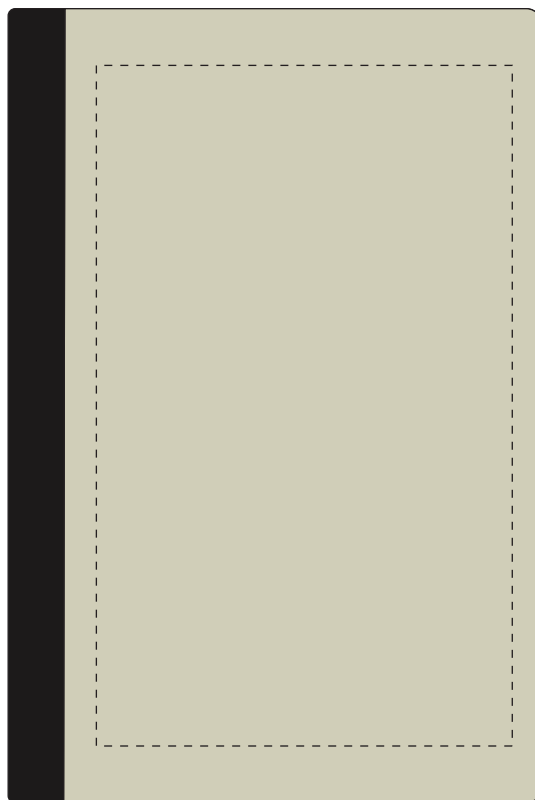

Your Ref:

Quantity:

Product Code: QS1690

Our Ref:

Version: 1

Product Colour: BLACK

PRINTING CONCERNS:**PRODUCT INFO:**

We stock this item in the following colours

**PANTONE REFERENCE(S)**

● Colour 1

ARTWORK SCALE 50%

Product Image for visualisation
- colours may vary

- CENTRED TO PRINT AREA
- CENTRED TO NOTEBOOK

The dashed line is to demonstrate print area and will not appear on your printed item