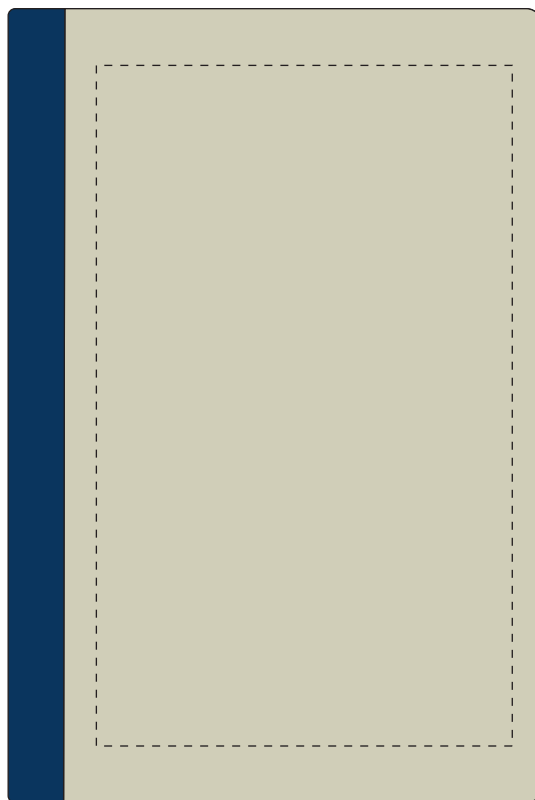

Your Ref:

Quantity:

Product Code: QS1690

Our Ref:

Version: 1

Product Colour: NAVY BLUE

PRINTING CONCERNS:**PRODUCT INFO:**

We stock this item in the following colours

**PANTONE REFERENCE(S)**

● Colour 1

ARTWORK SCALE 50%

Product Image for visualisation
- colours may vary

- CENTRED TO PRINT AREA
- CENTRED TO NOTEBOOK

The dashed line is to demonstrate print area and will not appear on your printed item

To proceed, please approve visual via the online system.

ARTWORK SCALE 100%

Max print area: 110mm x 180mm