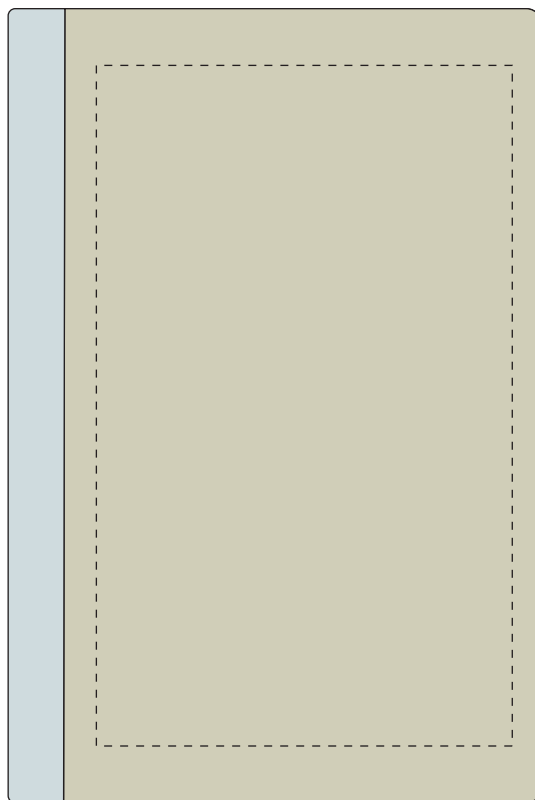

Your Ref:

Quantity:

Product Code: QS1690

Our Ref:

Version: 1

Product Colour: WHITE

PRINTING CONCERNS:**PRODUCT INFO:**

We stock this item in the following colours

**PANTONE REFERENCE(S)**

● Colour 1

ARTWORK SCALE 50%

Product Image for visualisation
- colours may vary

- CENTRED TO PRINT AREA
- CENTRED TO NOTEBOOK

The dashed line is to demonstrate print area and will not appear on your printed item

To proceed, please approve visual via the online system.

ARTWORK SCALE 100%

Max print area: 110mm x 180mm