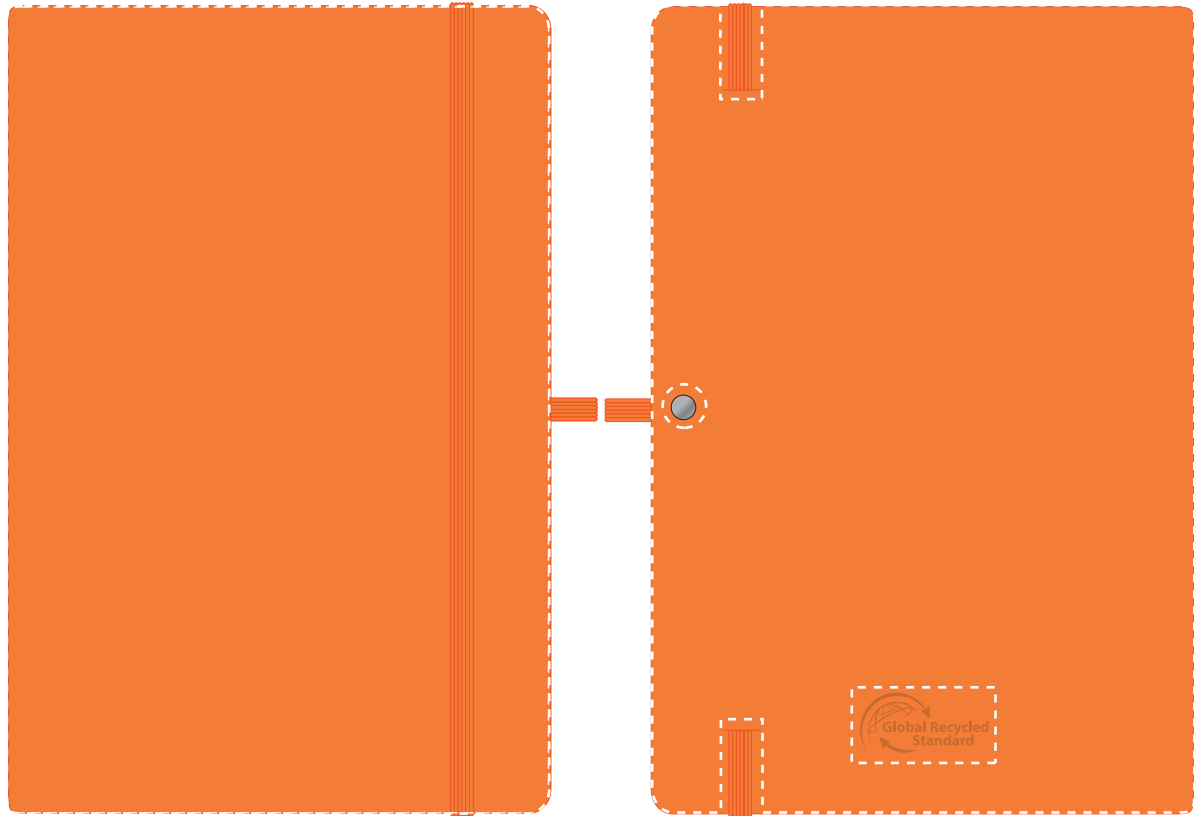

Your Ref:	Quantity:	Product Code: QS2345
Our Ref:	Version: 1	Product Colour: AMBER

**PRINTING CONCERNS:****PRODUCT INFO: DUE TO THE NATURE OF THE PRODUCT THE PRINT POSITION MAY VARY BY 2 - 3 MM**

We stock this item in the following colours

**PANTONE REFERENCE(S)**
 Full Colour (Edge to Edge)

ARTWORK SCALE 50%

Product Image for visualisation  
- colours may vary

- CENTRED TO PRINT AREA
- CENTRED TO NOTEBOOK

The dashed line is to demonstrate print area and will not appear on your printed item

To proceed, please approve visual via the online system.

ARTWORK SCALE 100%  
Max print area: Edge to Edge

ARTWORK SCALE 100%  
Max print area: Edge to Edge