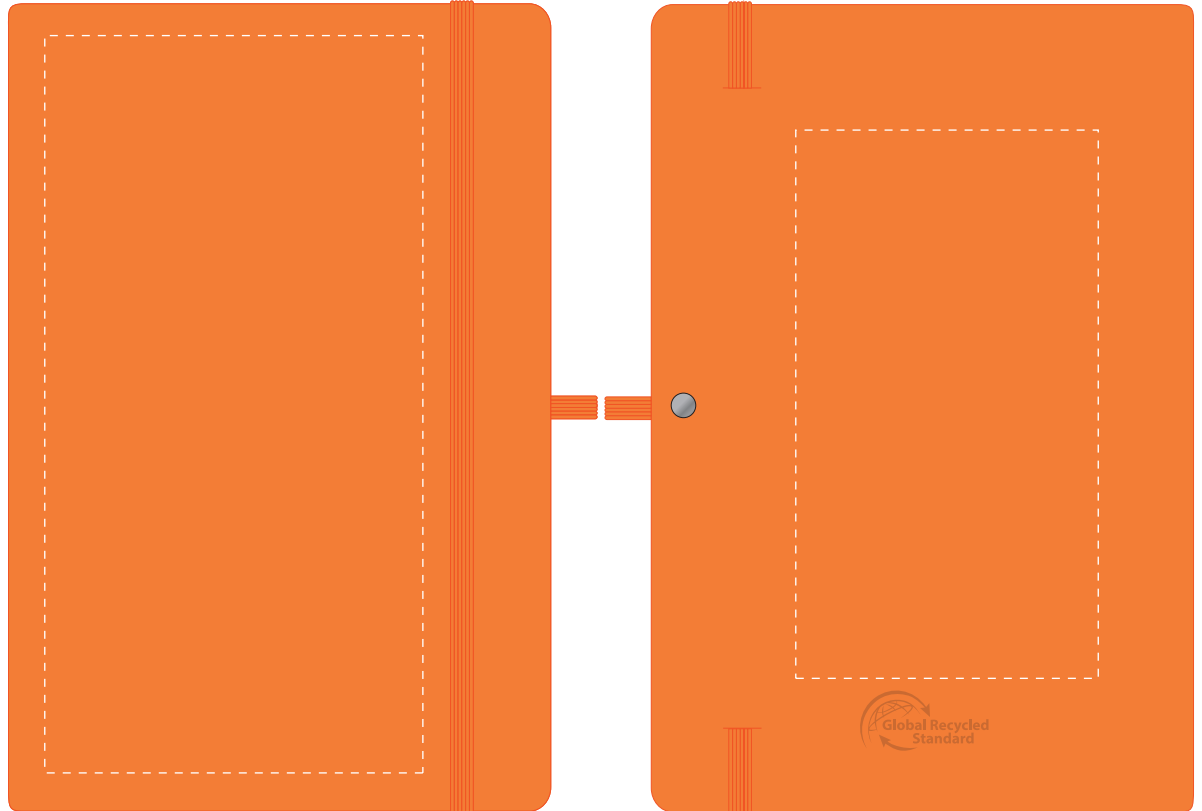

Your Ref:	Quantity:	Product Code: QS2345
Our Ref:	Version: 1	Product Colour: AMBER

PRINTING CONCERNS:**PRODUCT INFO: DUE TO THE NATURE OF THE PRODUCT THE PRINT POSITION MAY VARY BY 2 - 3 MM**

We stock this item in the following colours

**PANTONE REFERENCE(S)**

- Colour 1
- Colour 1
- Colour 1
- Colour 1

ARTWORK SCALE 50%

Product Image for visualisation
- colours may vary

- **CENTRED TO PRINT AREA**
- **CENTRED TO NOTEBOOK**

The dashed line is to demonstrate print area and will not appear on your printed item