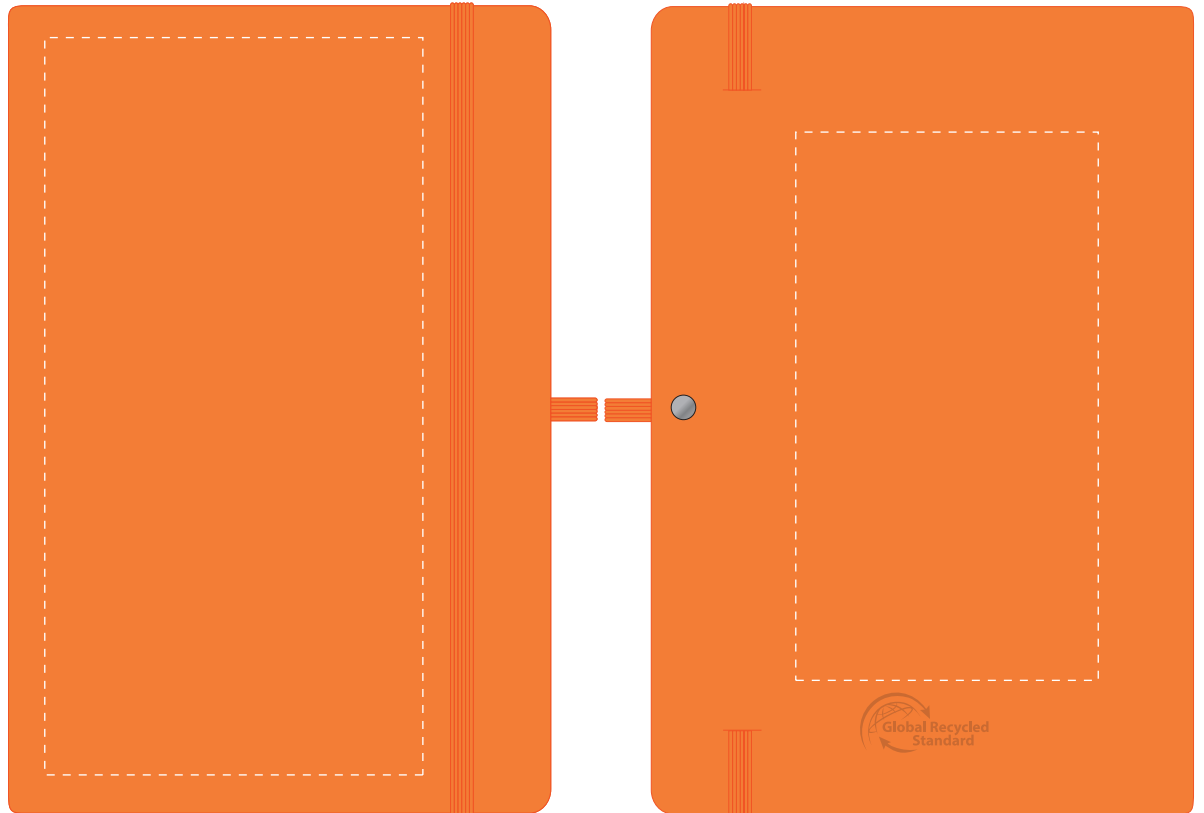

Your Ref:	Quantity:	Product Code: QS2345
Our Ref:	Version: 1	Product Colour: AMBER

**PRINTING CONCERNS:****PRODUCT INFO: DUE TO THE NATURE OF THE PRODUCT THE PRINT POSITION MAY VARY BY 2 - 3 MM**

We stock this item in the following colours

**PANTONE REFERENCE(S)**
 Full Colour Printing

ARTWORK SCALE 50%

Product Image for visualisation  
- colours may vary

- **CENTRED TO PRINT AREA**
- **CENTRED TO NOTEBOOK**

The dashed line is to demonstrate print area and will not appear on your printed item