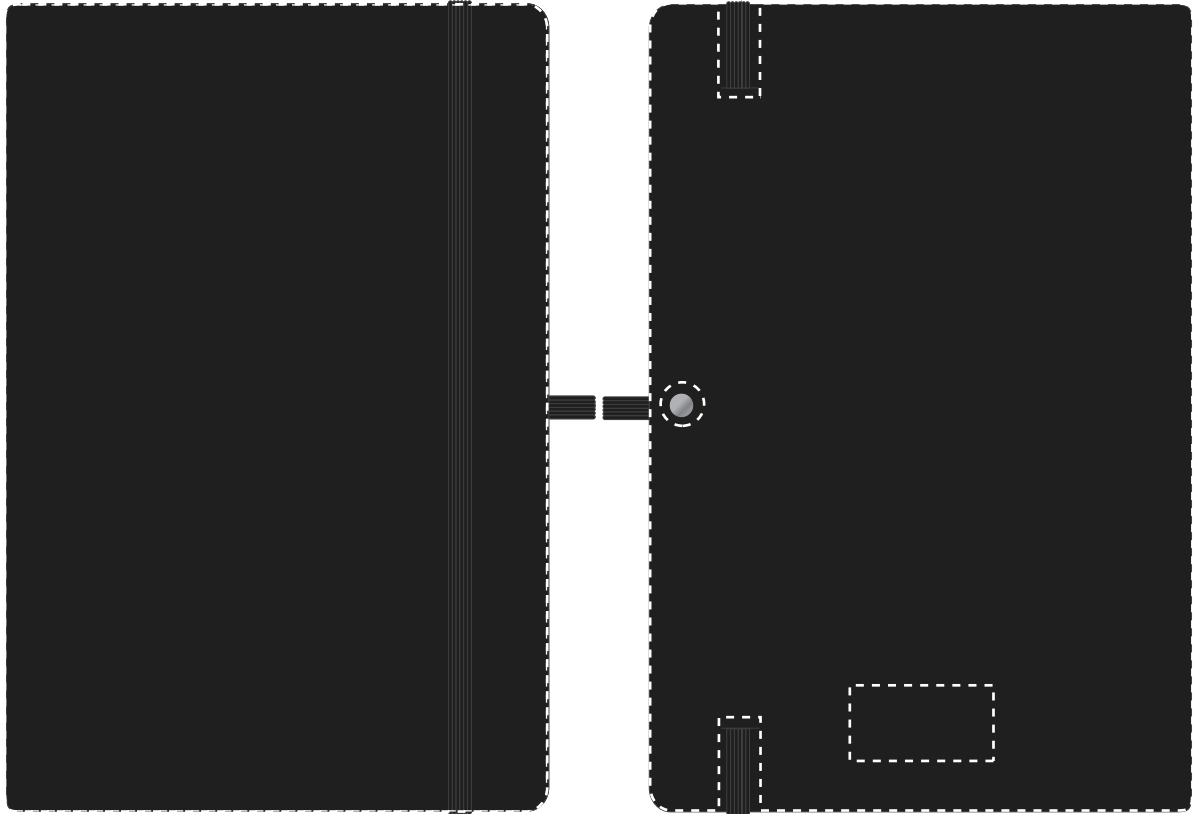

Your Ref:	Quantity:	Product Code: QS2345
Our Ref:	Version: 1	Product Colour: BLACK

**PRINTING CONCERNS:****PRODUCT INFO: DUE TO THE NATURE OF THE PRODUCT THE PRINT POSITION MAY VARY BY 2 - 3 MM**

We stock this item in the following colours

**PANTONE REFERENCE(S)**
 Full Colour (Edge to Edge)

ARTWORK SCALE 50%

Product Image for visualisation  
- colours may vary

-  **CENTRED TO PRINT AREA**
-  **CENTRED TO NOTEBOOK**

The dashed line is to demonstrate print area and will not appear on your printed item

To proceed, please approve visual via the online system.

ARTWORK SCALE 100%  
Max print area: Edge to Edge

ARTWORK SCALE 100%  
Max print area: Edge to Edge