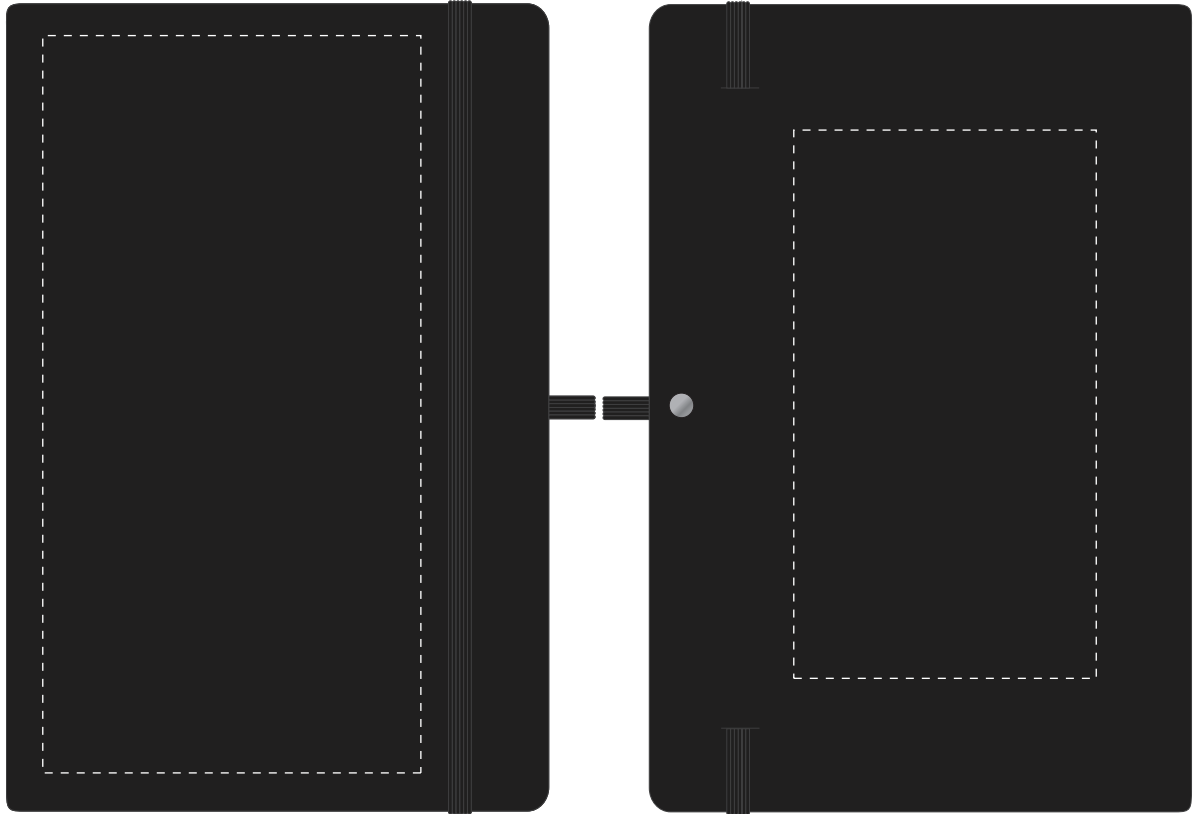

Your Ref:	Quantity:	Product Code: QS2345
Our Ref:	Version: 1	Product Colour: BLACK

PRINTING CONCERNS:**PRODUCT INFO: DUE TO THE NATURE OF THE PRODUCT THE PRINT POSITION MAY VARY BY 2 - 3 MM**

We stock this item in the following colours

**PANTONE REFERENCE(S)**

Full Colour Printing

ARTWORK SCALE 50%

Product Image for visualisation
- colours may vary

- CENTRED TO PRINT AREA**
- CENTRED TO NOTEBOOK**

The dashed line is to demonstrate print area and will not appear on your printed item

To proceed, please approve visual via the online system.

ARTWORK SCALE 100%
Max print area: 195mm x 100mm

ARTWORK SCALE 100%
Max print area: 145mm x 80mm