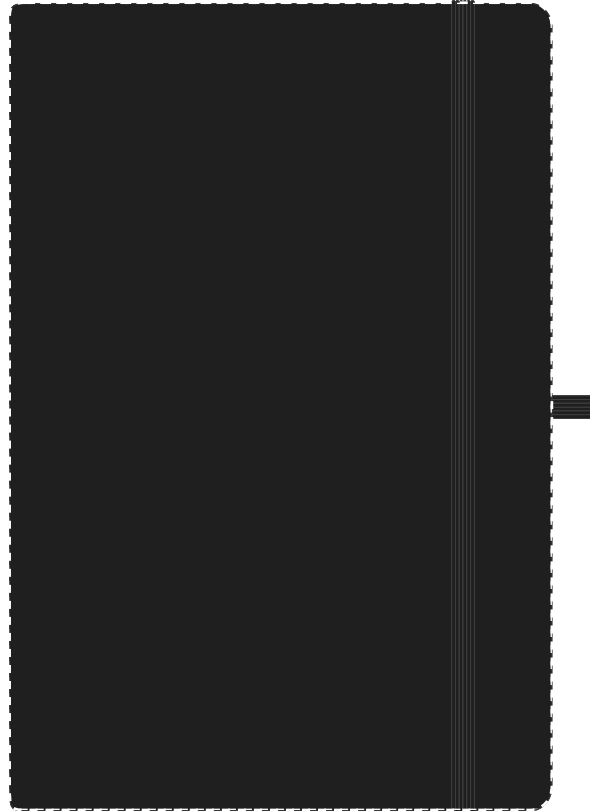

Your Ref:	Quantity:	Product Code: QS2345
Our Ref:	Version: 1	Product Colour: BLACK

**PRINTING CONCERNS:****PRODUCT INFO: DUE TO THE NATURE OF THE PRODUCT THE PRINT POSITION MAY VARY BY 2 - 3 MM**

We stock this item in the following colours

**PANTONE REFERENCE(S)**
 Full Colour (Edge to Edge)

ARTWORK SCALE 50%

- CENTRED TO PRINT AREA
- CENTRED TO NOTEBOOK

Product Image for visualisation  
- colours may vary

The dashed line is to demonstrate print area and will not appear on your printed item

To proceed, please approve visual via the online system.

ARTWORK SCALE 100%  
Max print area: Edge to Edge