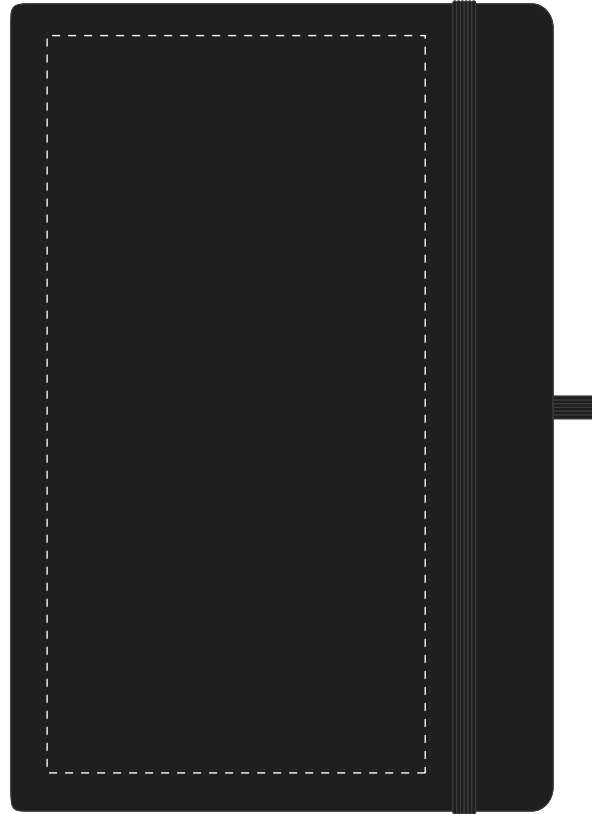

Your Ref:	Quantity:	Product Code: QS2345
Our Ref:	Version: 1	Product Colour: BLACK

PRINTING CONCERNS:**PRODUCT INFO: DUE TO THE NATURE OF THE PRODUCT THE PRINT POSITION MAY VARY BY 2 - 3 MM**

We stock this item in the following colours

**PANTONE REFERENCE(S)**
 Full Colour Printing

ARTWORK SCALE 50%

-  **CENTRED TO PRINT AREA**
-  **CENTRED TO NOTEBOOK**

Product Image for visualisation
- colours may vary

The dashed line is to demonstrate print area and will not appear on your printed item