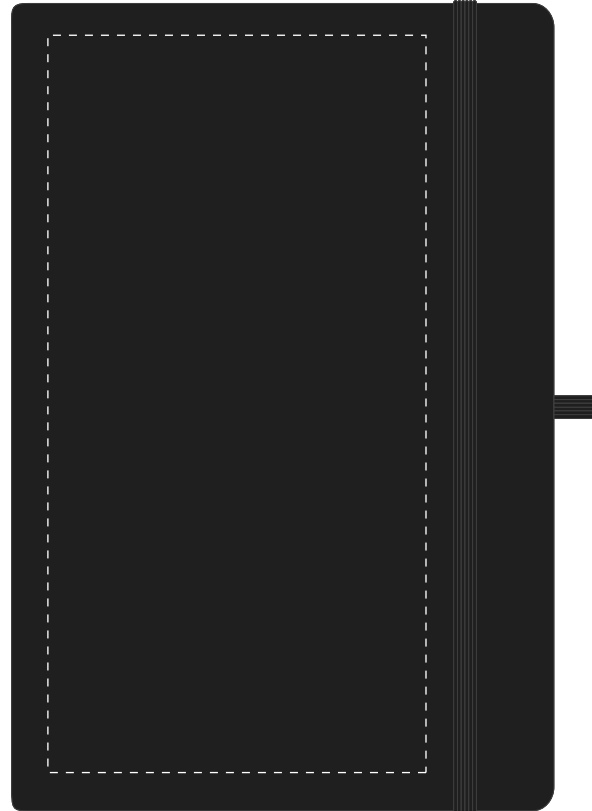

Your Ref:	Quantity:	Product Code: QS2345
Our Ref:	Version: 1	Product Colour: BLACK

**PRINTING CONCERNS:****PRODUCT INFO: DUE TO THE NATURE OF THE PRODUCT THE PRINT POSITION MAY VARY BY 2 - 3 MM**

We stock this item in the following colours

**PANTONE REFERENCE(S)**

- Colour 1
- Colour 1
- Colour 1
- Colour 1

ARTWORK SCALE 50%

- CENTRED TO PRINT AREA
- CENTRED TO NOTEBOOK

Product Image for visualisation  
- colours may vary

The dashed line is to demonstrate print area and will not appear on your printed item