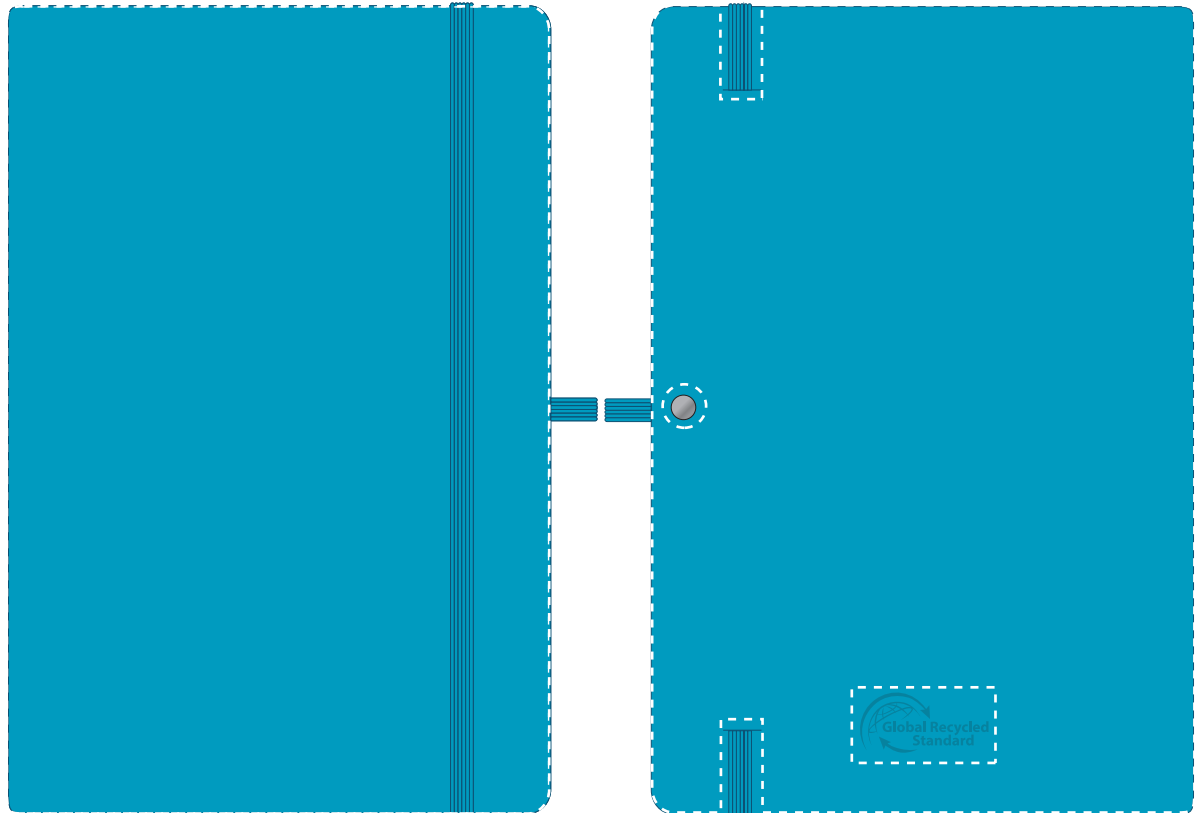

Your Ref:	Quantity:	Product Code: QS2345
Our Ref:	Version: 1	Product Colour: CYAN

**PRINTING CONCERNS:****PRODUCT INFO: DUE TO THE NATURE OF THE PRODUCT THE PRINT POSITION MAY VARY BY 2 - 3 MM**

We stock this item in the following colours

**PANTONE REFERENCE(S)**
 Full Colour (Edge to Edge)

ARTWORK SCALE 50%

Product Image for visualisation  
- colours may vary

-  **CENTRED TO PRINT AREA**
-  **CENTRED TO NOTEBOOK**

The dashed line is to demonstrate print area and will not appear on your printed item

To proceed, please approve visual via the online system.

ARTWORK SCALE 100%  
Max print area: Edge to Edge

ARTWORK SCALE 100%  
Max print area: Edge to Edge