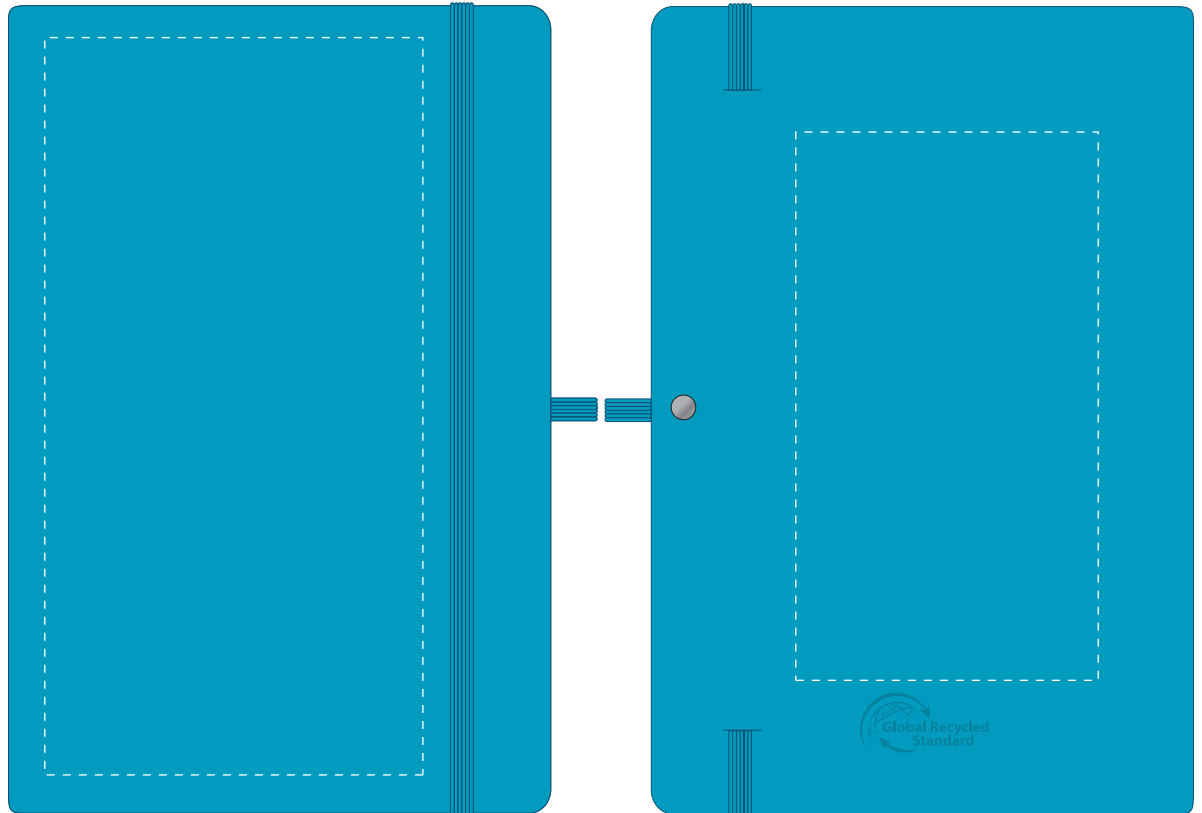

| | | |
|-----------|------------|----------------------|
| Your Ref: | Quantity: | Product Code: QS2345 |
| Our Ref: | Version: 1 | Product Colour: CYAN |

PRINTING CONCERNS:**PRODUCT INFO: DUE TO THE NATURE OF THE PRODUCT THE PRINT POSITION MAY VARY BY 2 - 3 MM**

We stock this item in the following colours

**PANTONE REFERENCE(S)**

- Colour 1
- Colour 1
- Colour 1
- Colour 1

ARTWORK SCALE 50%

Product Image for visualisation
- colours may vary

- **CENTRED TO PRINT AREA**
- **CENTRED TO NOTEBOOK**

The dashed line is to demonstrate print area and will not appear on your printed item

PLEASE NOTE:

- All colours including print and product are for visual purposes only and should not be regarded as the actual colour of the product and print.
- Some products may vary from batch to batch and may differ from previous orders.
- The colour and texture of a product can also have an effect on the final print colour.
- By approving this order we accept that you understand these terms.

To proceed, please approve visual via the online system.

ARTWORK SCALE 100%
Max print area: 195mm x 100mm

ARTWORK SCALE 100%
Max print area: 145mm x 80mm