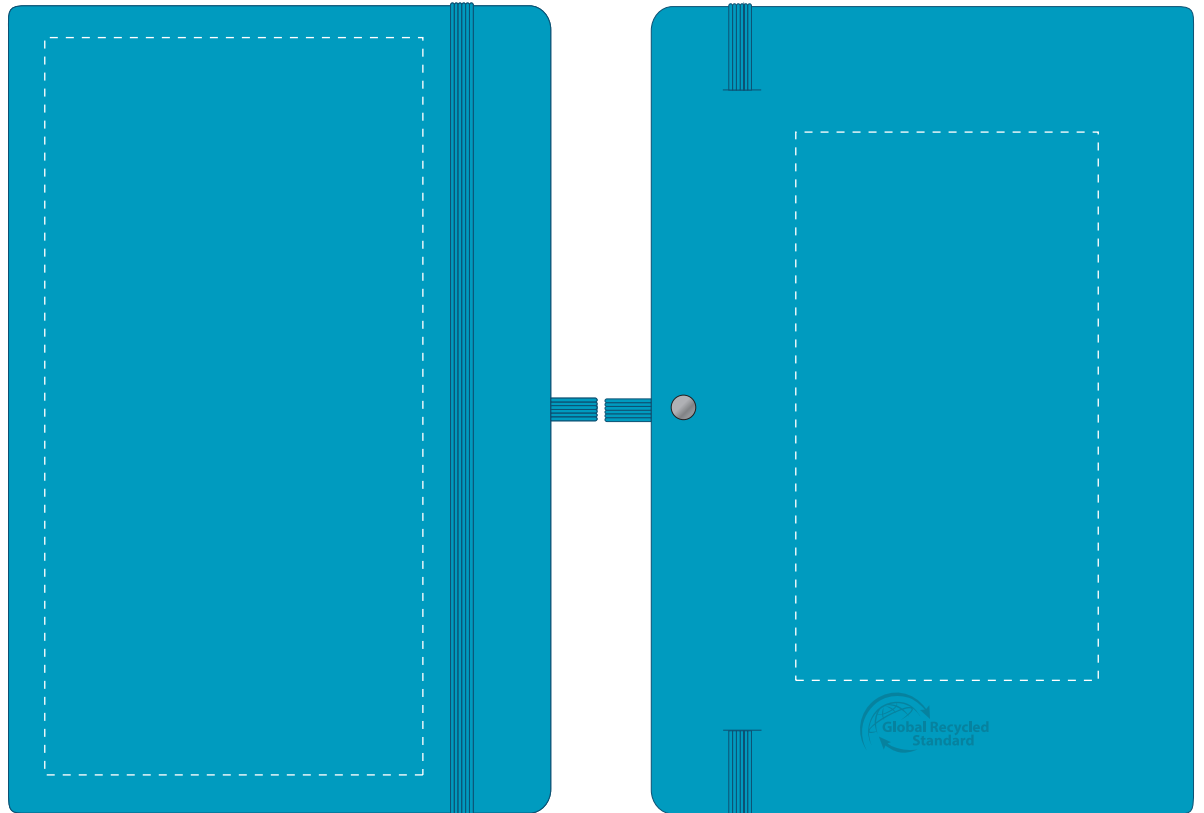

Your Ref:	Quantity:	Product Code: QS2345
Our Ref:	Version: 1	Product Colour: CYAN

PRINTING CONCERNS:**PRODUCT INFO: DUE TO THE NATURE OF THE PRODUCT THE PRINT POSITION MAY VARY BY 2 - 3 MM**

We stock this item in the following colours

**PANTONE REFERENCE(S)**
 Full Colour Printing

ARTWORK SCALE 50%

Product Image for visualisation
- colours may vary

-  **CENTRED TO PRINT AREA**
-  **CENTRED TO NOTEBOOK**

The dashed line is to demonstrate print area and will not appear on your printed item

To proceed, please approve visual via the online system.

ARTWORK SCALE 100%
Max print area: 195mm x 100mm

ARTWORK SCALE 100%
Max print area: 145mm x 80mm