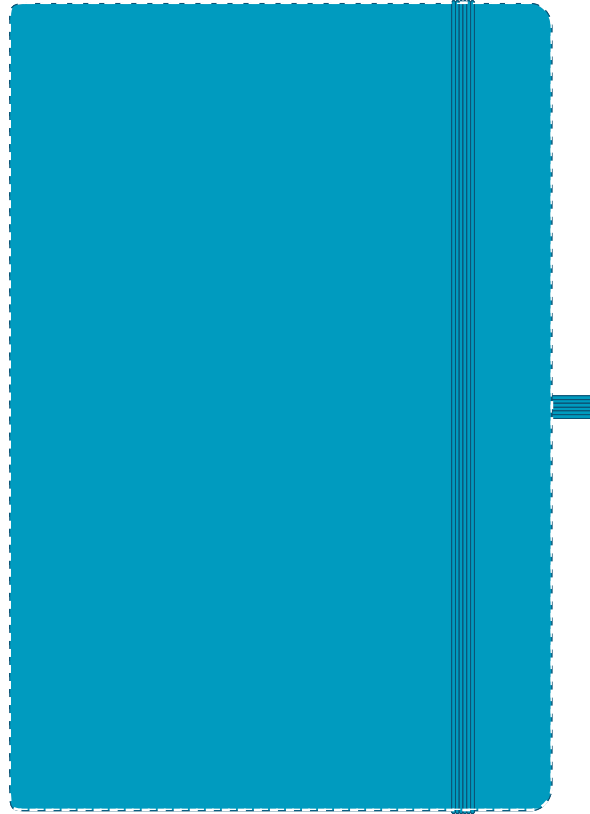

Your Ref:	Quantity:	Product Code: QS2345
Our Ref:	Version: 1	Product Colour: CYAN

PRINTING CONCERNS:**PRODUCT INFO: DUE TO THE NATURE OF THE PRODUCT THE PRINT POSITION MAY VARY BY 2 - 3 MM**

We stock this item in the following colours

**PANTONE REFERENCE(S)**
 Full Colour (Edge to Edge)

ARTWORK SCALE 50%

- CENTRED TO PRINT AREA
- CENTRED TO NOTEBOOK

Product Image for visualisation
- colours may vary

The dashed line is to demonstrate print area and will not appear on your printed item

To proceed, please approve visual via the online system.

ARTWORK SCALE 100%
Max print area: Edge to Edge