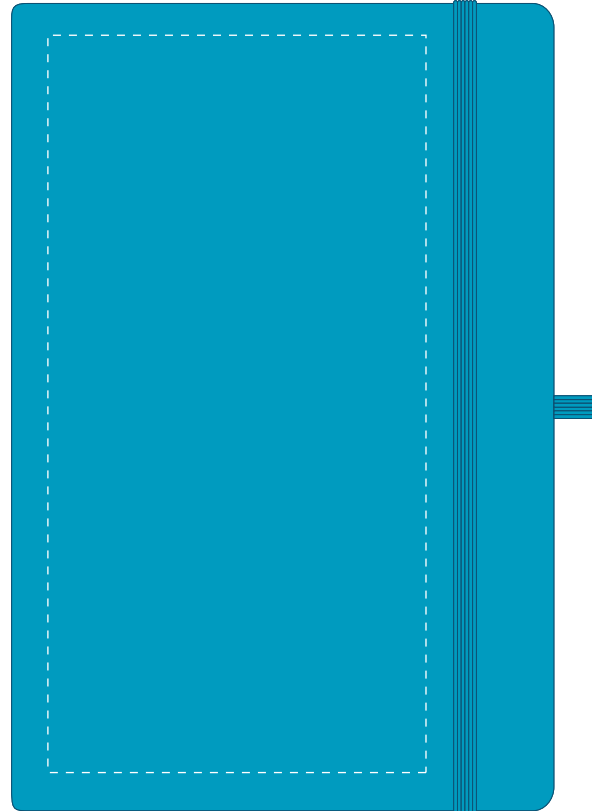

Your Ref:	Quantity:	Product Code: QS2345
Our Ref:	Version: 1	Product Colour: AMBER

PRINTING CONCERNS:**PRODUCT INFO: DUE TO THE NATURE OF THE PRODUCT THE PRINT POSITION MAY VARY BY 2 - 3 MM**

We stock this item in the following colours

**PANTONE REFERENCE(S)**

- Colour 1
- Colour 1
- Colour 1
- Colour 1

ARTWORK SCALE 50%

- CENTRED TO PRINT AREA
- CENTRED TO NOTEBOOK

The dashed line is to demonstrate print area and will not appear on your printed item**PLEASE NOTE:**