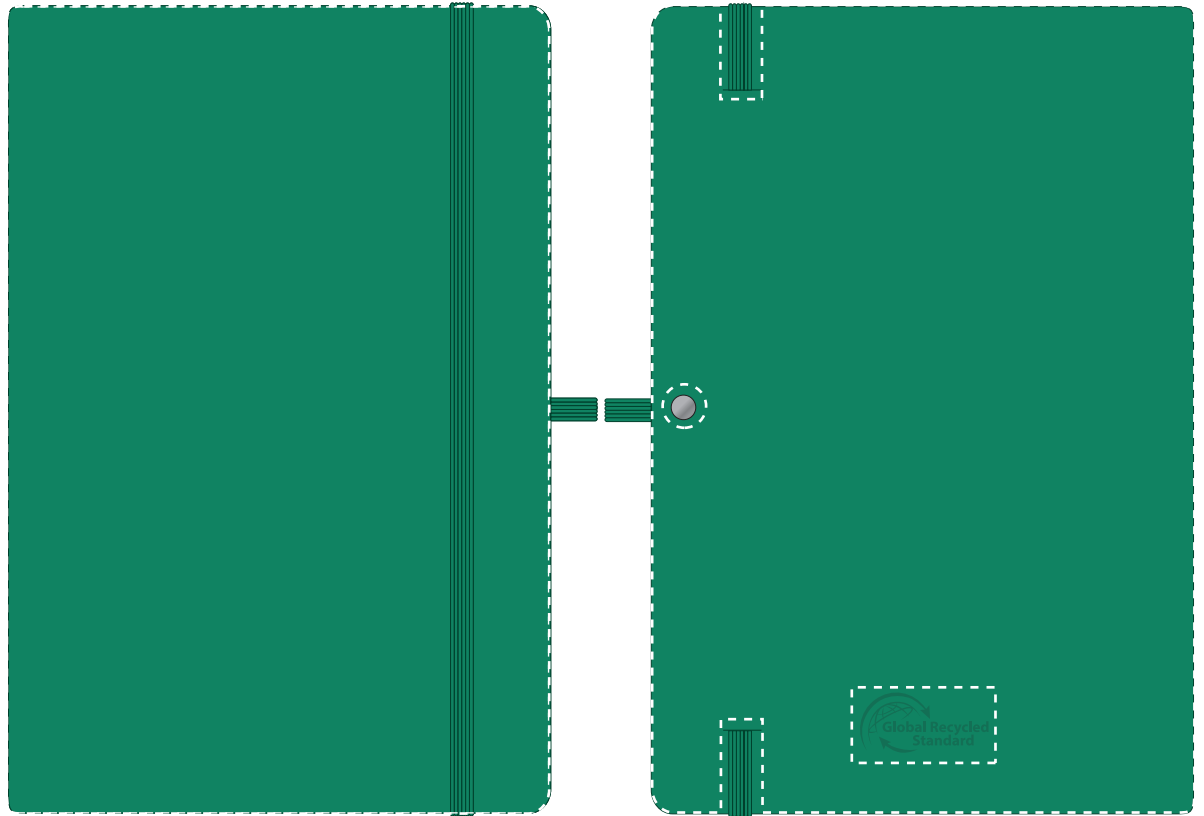

Your Ref:	Quantity:	Product Code: QS2345
Our Ref:	Version: 1	Product Colour: DARK GREEN

PRINTING CONCERNS:**PRODUCT INFO: DUE TO THE NATURE OF THE PRODUCT THE PRINT POSITION MAY VARY BY 2 - 3 MM**

We stock this item in the following colours

**PANTONE REFERENCE(S)**
 Full Colour (Edge to Edge)

ARTWORK SCALE 50%

Product Image for visualisation
- colours may vary

-  **CENTRED TO PRINT AREA**
-  **CENTRED TO NOTEBOOK**

The dashed line is to demonstrate print area and will not appear on your printed item

To proceed, please approve visual via the online system.

ARTWORK SCALE 100%
Max print area: Edge to Edge

ARTWORK SCALE 100%
Max print area: Edge to Edge