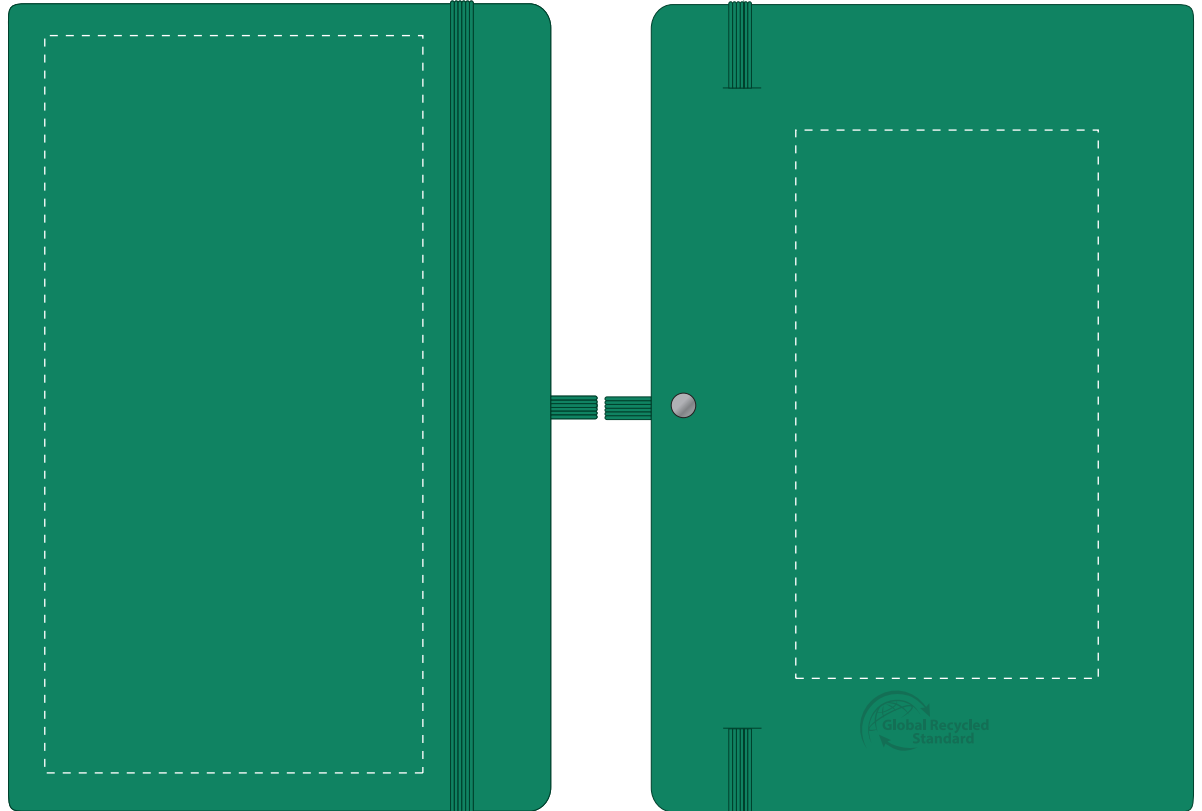

Your Ref:	Quantity:	Product Code: QS2345
Our Ref:	Version: 1	Product Colour: DARK GREEN

PRINTING CONCERNS:**PRODUCT INFO: DUE TO THE NATURE OF THE PRODUCT THE PRINT POSITION MAY VARY BY 2 - 3 MM**

We stock this item in the following colours

**PANTONE REFERENCE(S)**

- Colour 1
- Colour 1
- Colour 1
- Colour 1

ARTWORK SCALE 50%

Product Image for visualisation
- colours may vary

- **CENTRED TO PRINT AREA**
- **CENTRED TO NOTEBOOK**

The dashed line is to demonstrate print area and will not appear on your printed item