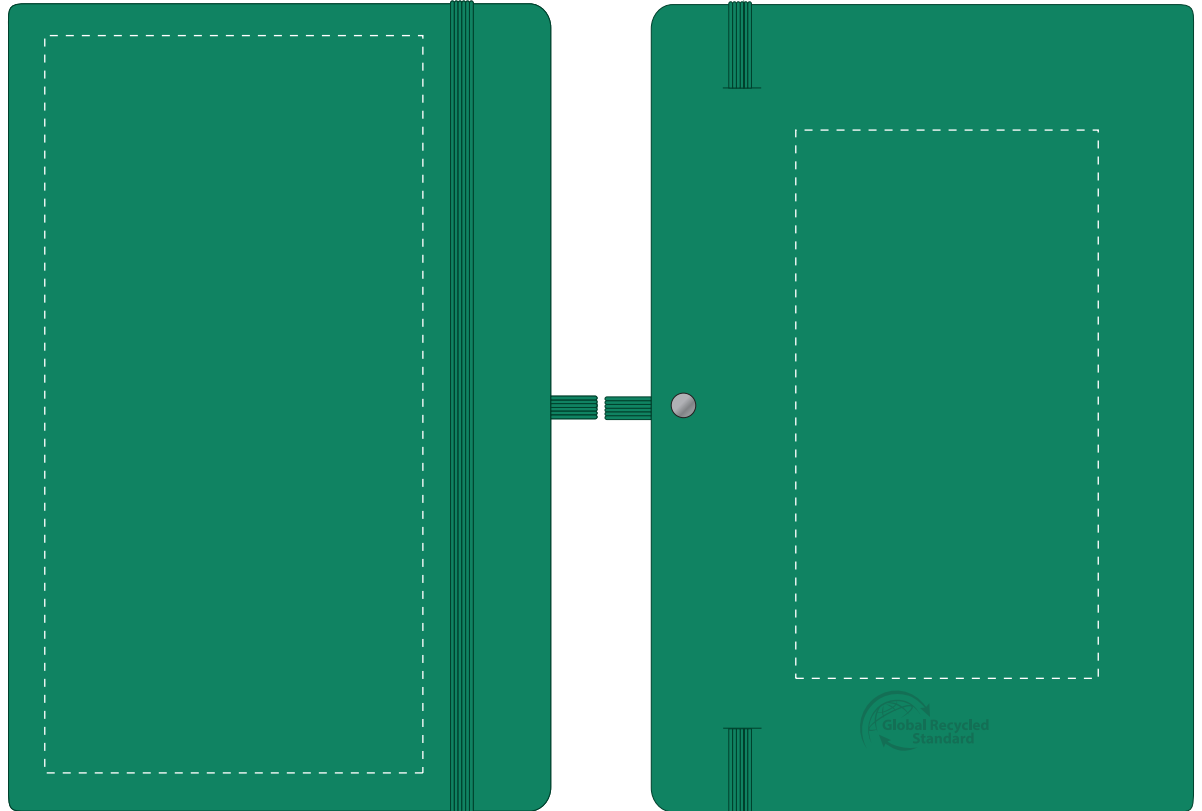

Your Ref:	Quantity:	Product Code: QS2345
Our Ref:	Version: 1	Product Colour: DARK GREEN

PRINTING CONCERNS:**PRODUCT INFO: DUE TO THE NATURE OF THE PRODUCT THE PRINT POSITION MAY VARY BY 2 - 3 MM**

We stock this item in the following colours

**PANTONE REFERENCE(S)**

Full Colour Printing

ARTWORK SCALE 50%

Product Image for visualisation
- colours may vary

- **CENTRED TO PRINT AREA**
- **CENTRED TO NOTEBOOK**

The dashed line is to demonstrate print area and will not appear on your printed item