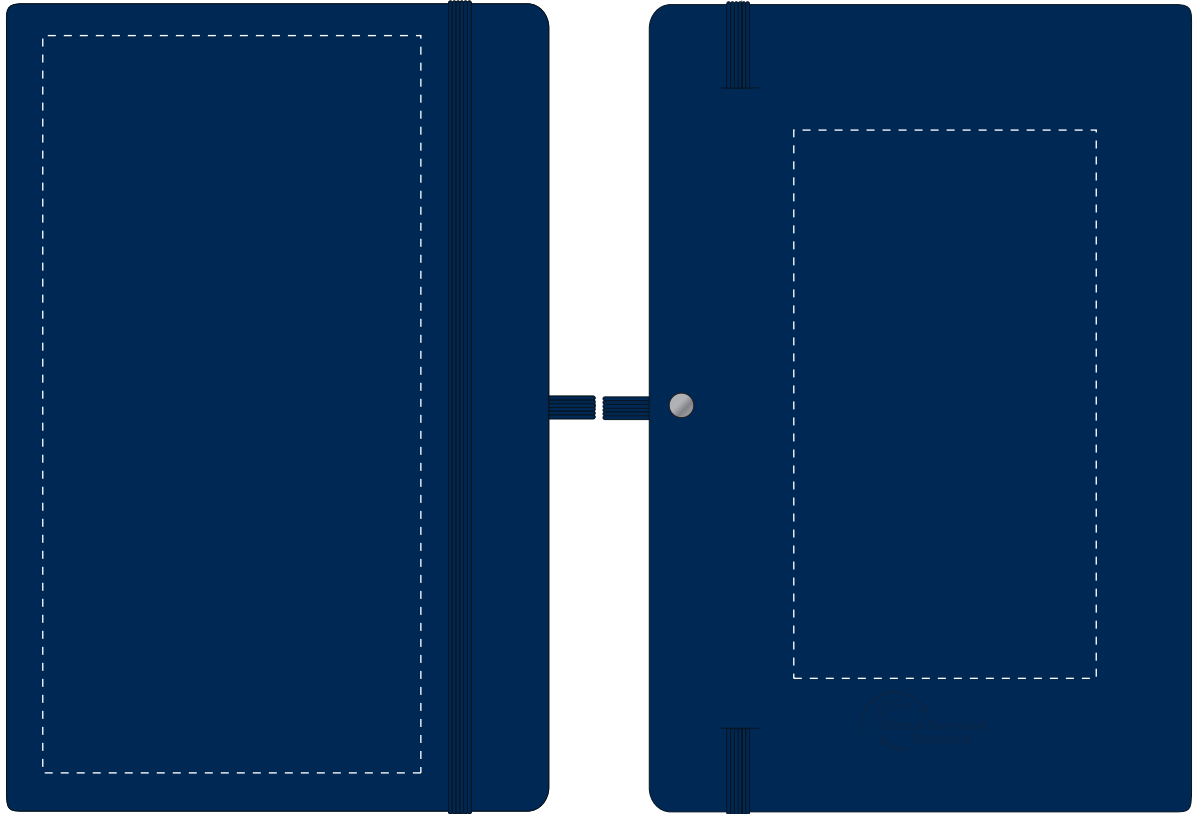

Your Ref:	Quantity:	Product Code: QS2345
Our Ref:	Version: 1	Product Colour: NAVY BLUE

PRINTING CONCERNS:**PRODUCT INFO: DUE TO THE NATURE OF THE PRODUCT THE PRINT POSITION MAY VARY BY 2 - 3 MM**

We stock this item in the following colours

**PANTONE REFERENCE(S)**

- Colour 1
- Colour 1
- Colour 1
- Colour 1

ARTWORK SCALE 50%

Product Image for visualisation
- colours may vary

- CENTRED TO PRINT AREA
- CENTRED TO NOTEBOOK

The dashed line is to demonstrate print area and will not appear on your printed item

To proceed, please approve visual via the online system.

ARTWORK SCALE 100%
Max print area: 195mm x 100mm

ARTWORK SCALE 100%
Max print area: 145mm x 80mm