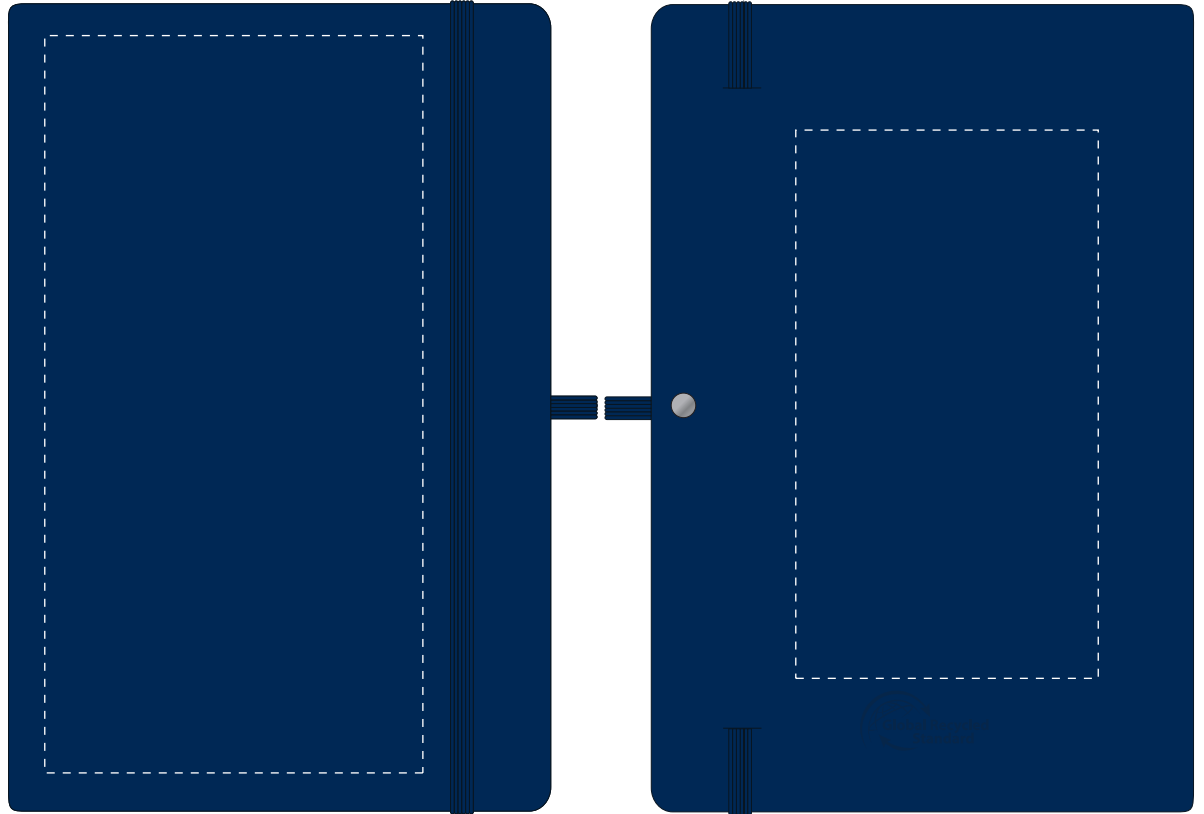

Your Ref:	Quantity:	Product Code: QS2345
Our Ref:	Version: 1	Product Colour: NAVY BLUE

PRINTING CONCERNS:**PRODUCT INFO: DUE TO THE NATURE OF THE PRODUCT THE PRINT POSITION MAY VARY BY 2 - 3 MM**

We stock this item in the following colours

**PANTONE REFERENCE(S)**

- Colour 1
- Colour 1
- Colour 1
- Colour 1

ARTWORK SCALE 50%

Product Image for visualisation
- colours may vary

- CENTRED TO PRINT AREA
- CENTRED TO NOTEBOOK

The dashed line is to demonstrate print area and will not appear on your printed item

To proceed, please approve visual via the online system.

ARTWORK SCALE 100%
Max print area: 195mm x 100mm

ARTWORK SCALE 100%
Max print area: 145mm x 80mm