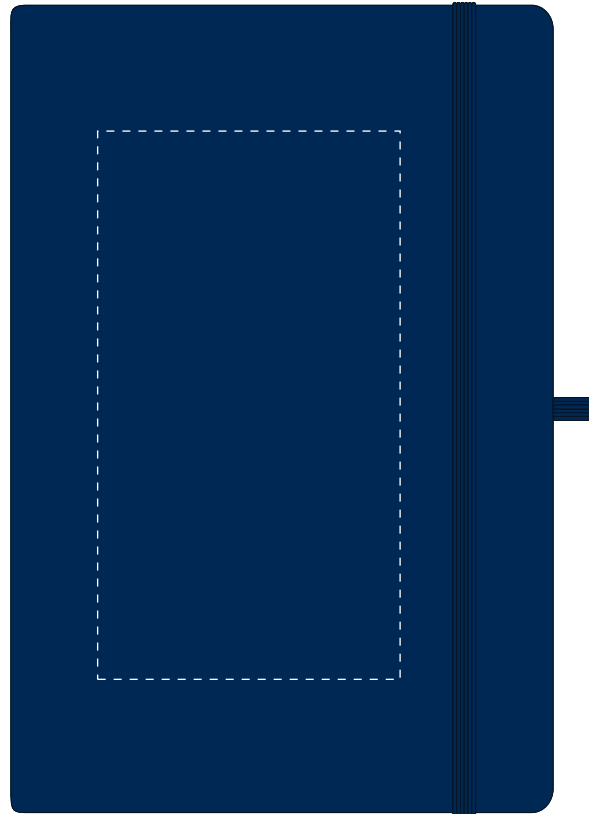

**PRINTING CONCERNS:****PRODUCT INFO: DUE TO THE NATURE OF THE PRODUCT THE PRINT POSITION MAY VARY BY 2 - 3 MM**

We stock this item in the following colours

**PANTONE REFERENCE(S)**

● Debossing / Foil Blocking

ARTWORK SCALE 50%

- CENTRED TO PRINT AREA
- CENTRED TO NOTEBOOK

Product Image for visualisation  
- colours may vary

The dashed line is to demonstrate print area and will not appear on your printed item

**PLEASE NOTE:**