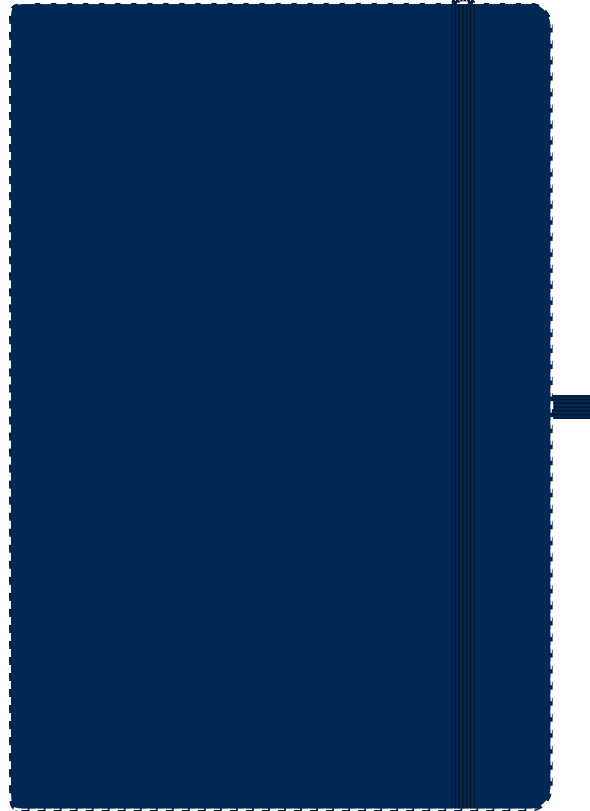

Your Ref:	Quantity:	Product Code: QS2345
Our Ref:	Version: 1	Product Colour: NAVY BLUE

**PRINTING CONCERNS:****PRODUCT INFO: DUE TO THE NATURE OF THE PRODUCT THE PRINT POSITION MAY VARY BY 2 - 3 MM**

We stock this item in the following colours

**PANTONE REFERENCE(S)**
 Full Colour (Edge to Edge)

ARTWORK SCALE 50%

- CENTRED TO PRINT AREA
- CENTRED TO NOTEBOOK

Product Image for visualisation  
- colours may vary

The dashed line is to demonstrate print area and will not appear on your printed item

To proceed, please approve visual via the online system.

ARTWORK SCALE 100%  
Max print area: Edge to Edge