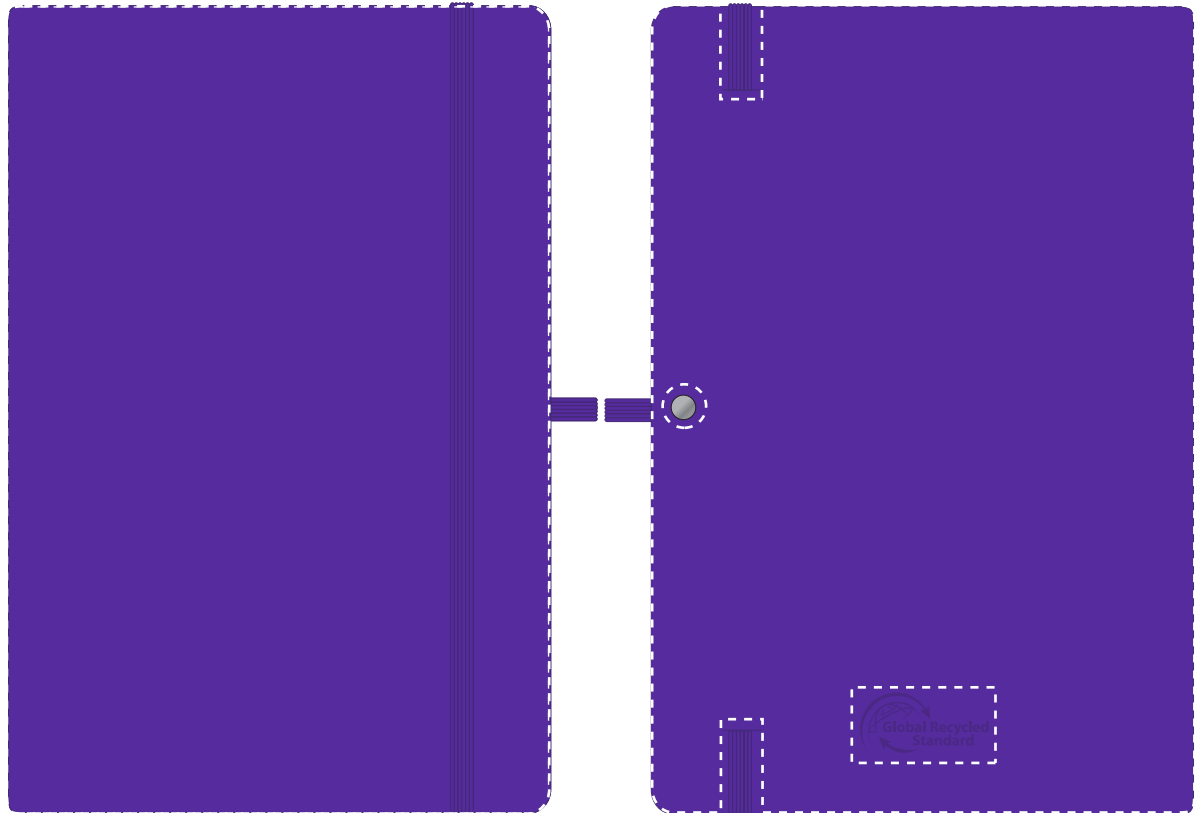

Your Ref:	Quantity:	Product Code: QS2345
Our Ref:	Version: 1	Product Colour: PURPLE

**PRINTING CONCERNS:****PRODUCT INFO: DUE TO THE NATURE OF THE PRODUCT THE PRINT POSITION MAY VARY BY 2 - 3 MM**

We stock this item in the following colours

**PANTONE REFERENCE(S)**
 Full Colour (Edge to Edge)

ARTWORK SCALE 50%

Product Image for visualisation  
- colours may vary

-  **CENTRED TO PRINT AREA**
-  **CENTRED TO NOTEBOOK**

The dashed line is to demonstrate print area and will not appear on your printed item

To proceed, please approve visual via the online system.

ARTWORK SCALE 100%  
Max print area: Edge to Edge

ARTWORK SCALE 100%  
Max print area: Edge to Edge