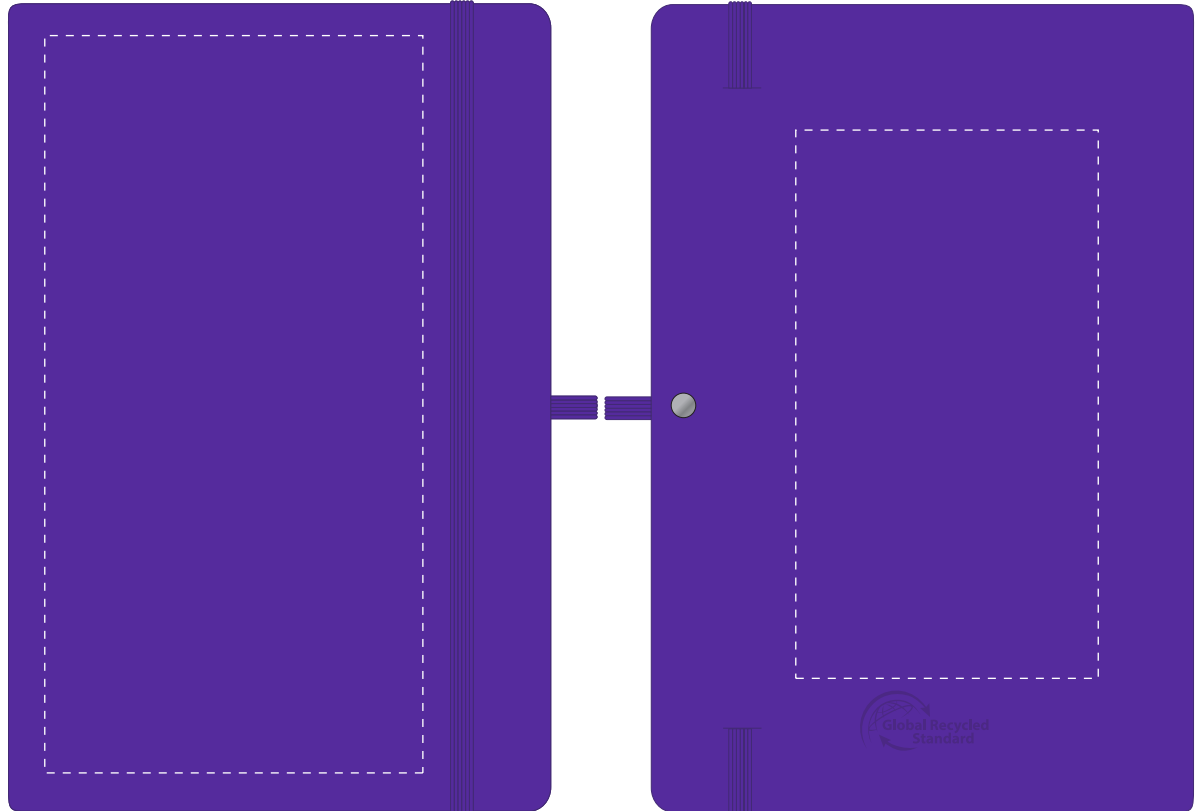

Your Ref:	Quantity:	Product Code: QS2345
Our Ref:	Version: 1	Product Colour: PURPLE

PRINTING CONCERNS:**PRODUCT INFO: DUE TO THE NATURE OF THE PRODUCT THE PRINT POSITION MAY VARY BY 2 - 3 MM**

We stock this item in the following colours

**PANTONE REFERENCE(S)**

- Colour 1
- Colour 1
- Colour 1
- Colour 1

ARTWORK SCALE 50%

Product Image for visualisation
- colours may vary

- **CENTRED TO PRINT AREA**
- **CENTRED TO NOTEBOOK**

The dashed line is to demonstrate print area and will not appear on your printed item

To proceed, please approve visual via the online system.

ARTWORK SCALE 100%
Max print area: 195mm x 100mm

ARTWORK SCALE 100%
Max print area: 145mm x 80mm