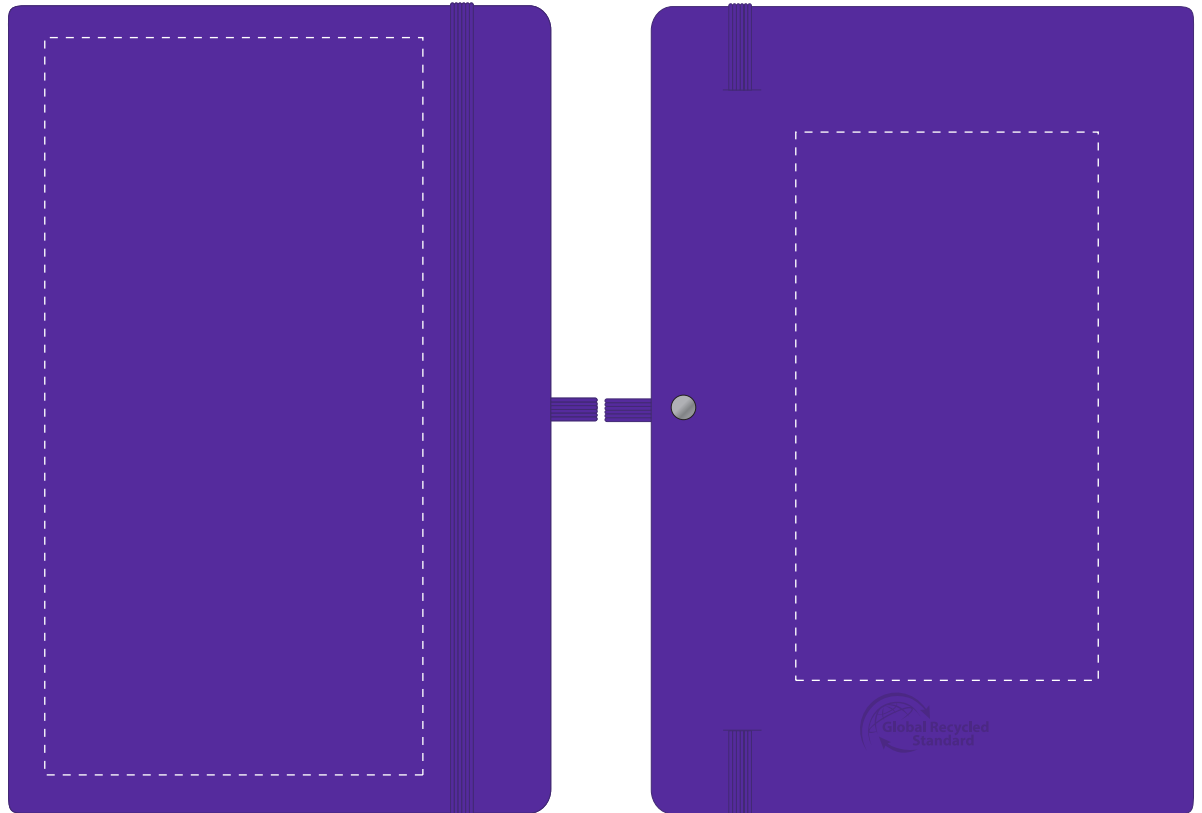

Your Ref:	Quantity:	Product Code: QS2345
Our Ref:	Version: 1	Product Colour: PURPLE

**PRINTING CONCERNS:****PRODUCT INFO: DUE TO THE NATURE OF THE PRODUCT THE PRINT POSITION MAY VARY BY 2 - 3 MM**

We stock this item in the following colours

**PANTONE REFERENCE(S)**

Full Colour Printing

ARTWORK SCALE 50%

Product Image for visualisation  
- colours may vary

- CENTRED TO PRINT AREA
- CENTRED TO NOTEBOOK

The dashed line is to demonstrate print area and will not appear on your printed item

To proceed, please approve visual via the online system.

ARTWORK SCALE 100%  
Max print area: 195mm x 100mm

ARTWORK SCALE 100%  
Max print area: 145mm x 80mm