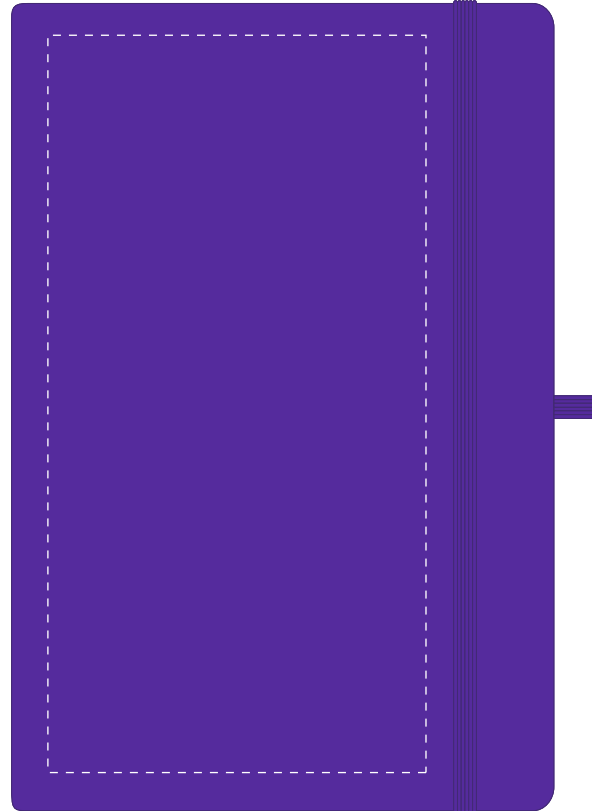

Your Ref:	Quantity:	Product Code: QS2345
Our Ref:	Version: 1	Product Colour: PURPLE

PRINTING CONCERNS:**PRODUCT INFO: DUE TO THE NATURE OF THE PRODUCT THE PRINT POSITION MAY VARY BY 2 - 3 MM**

We stock this item in the following colours

**PANTONE REFERENCE(S)**

- Colour 1
- Colour 1
- Colour 1
- Colour 1

ARTWORK SCALE 50%

- CENTRED TO PRINT AREA
- CENTRED TO NOTEBOOK

Product Image for visualisation
- colours may vary

The dashed line is to demonstrate print area and will not appear on your printed item