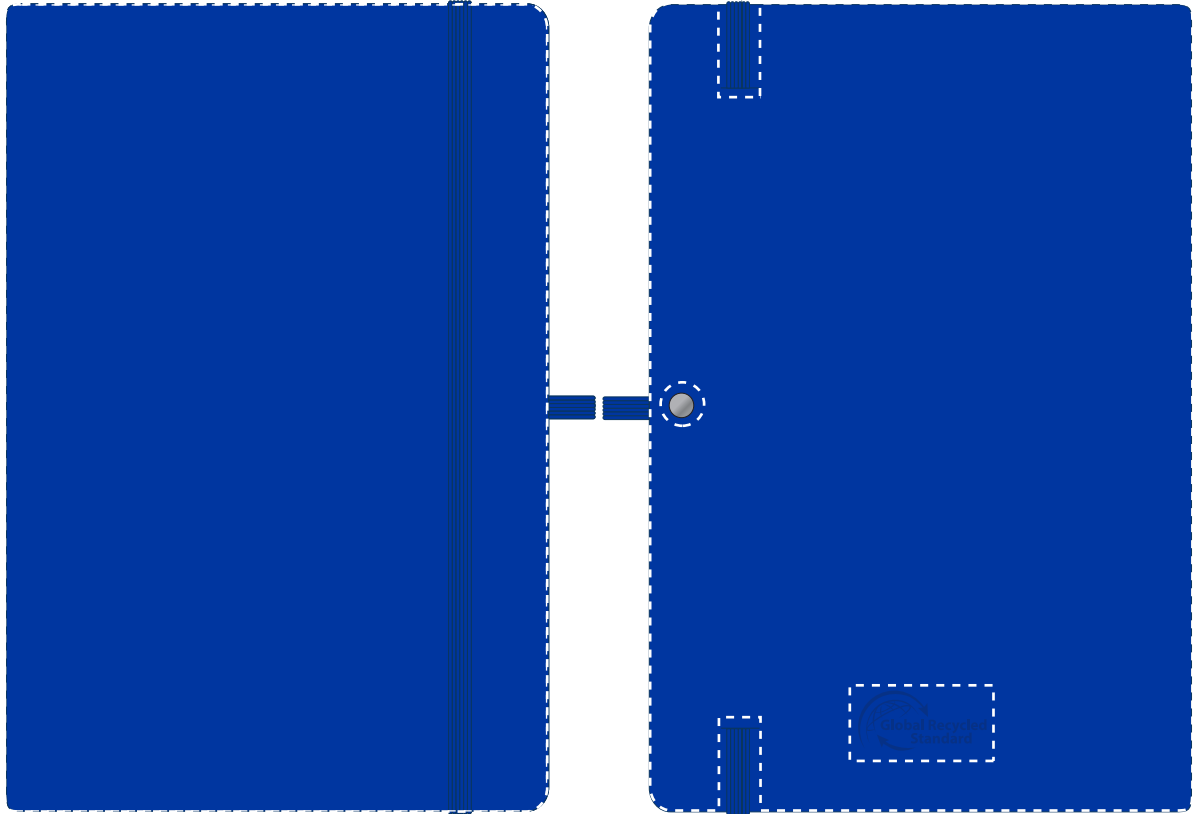

Your Ref:	Quantity:	Product Code: QS2345
Our Ref:	Version: 1	Product Colour: ROYAL BLUE

**PRINTING CONCERNS:****PRODUCT INFO: DUE TO THE NATURE OF THE PRODUCT THE PRINT POSITION MAY VARY BY 2 - 3 MM**

We stock this item in the following colours

**PANTONE REFERENCE(S)**
 Full Colour (Edge to Edge)

ARTWORK SCALE 50%

Product Image for visualisation  
- colours may vary

-  **CENTRED TO PRINT AREA**
-  **CENTRED TO NOTEBOOK**

The dashed line is to demonstrate print area and will not appear on your printed item

To proceed, please approve visual via the online system.

ARTWORK SCALE 100%  
Max print area: Edge to Edge

ARTWORK SCALE 100%  
Max print area: Edge to Edge