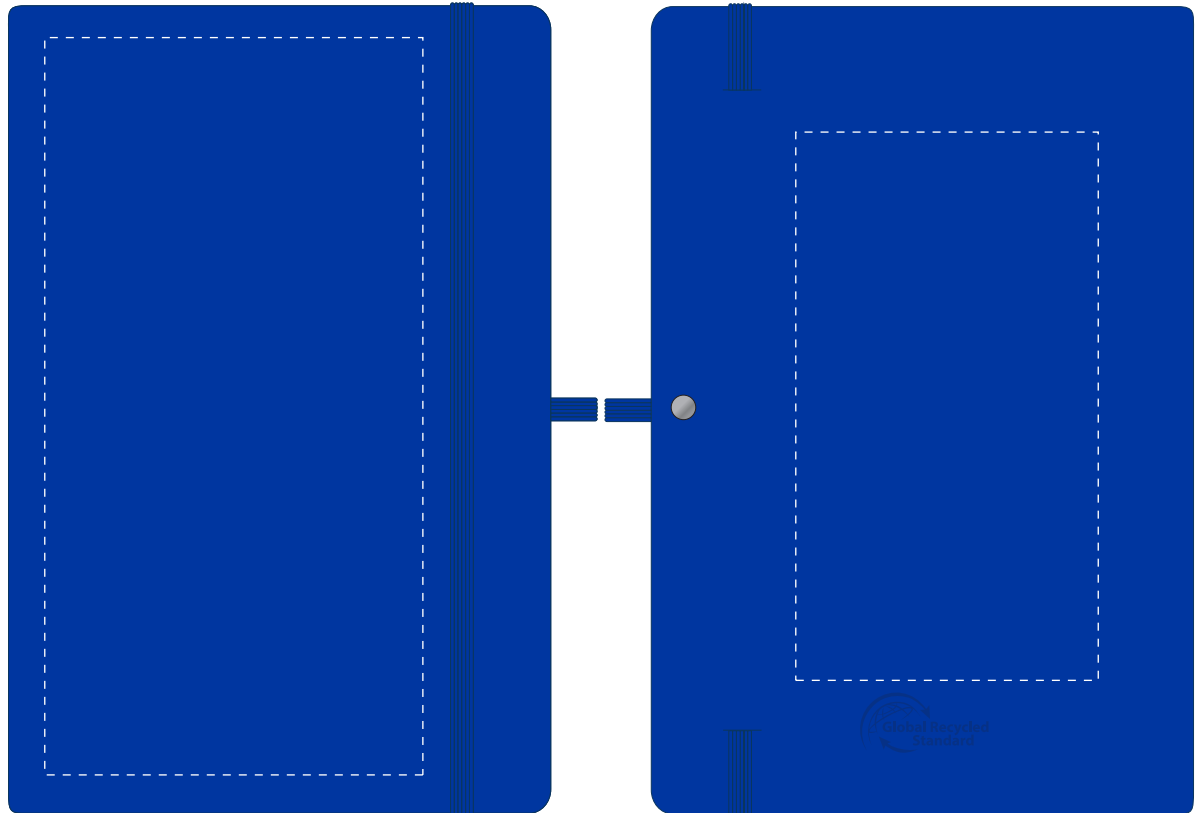

Your Ref:	Quantity:	Product Code: QS2345
Our Ref:	Version: 1	Product Colour: ROYAL BLUE

PRINTING CONCERNS:**PRODUCT INFO: DUE TO THE NATURE OF THE PRODUCT THE PRINT POSITION MAY VARY BY 2 - 3 MM**

We stock this item in the following colours

**PANTONE REFERENCE(S)**

- Colour 1
- Colour 1
- Colour 1
- Colour 1

ARTWORK SCALE 50%

Product Image for visualisation
- colours may vary

- **CENTRED TO PRINT AREA**
- **CENTRED TO NOTEBOOK**

The dashed line is to demonstrate print area and will not appear on your printed item

To proceed, please approve visual via the online system.

ARTWORK SCALE 100%
Max print area: 195mm x 100mm

ARTWORK SCALE 100%
Max print area: 145mm x 80mm